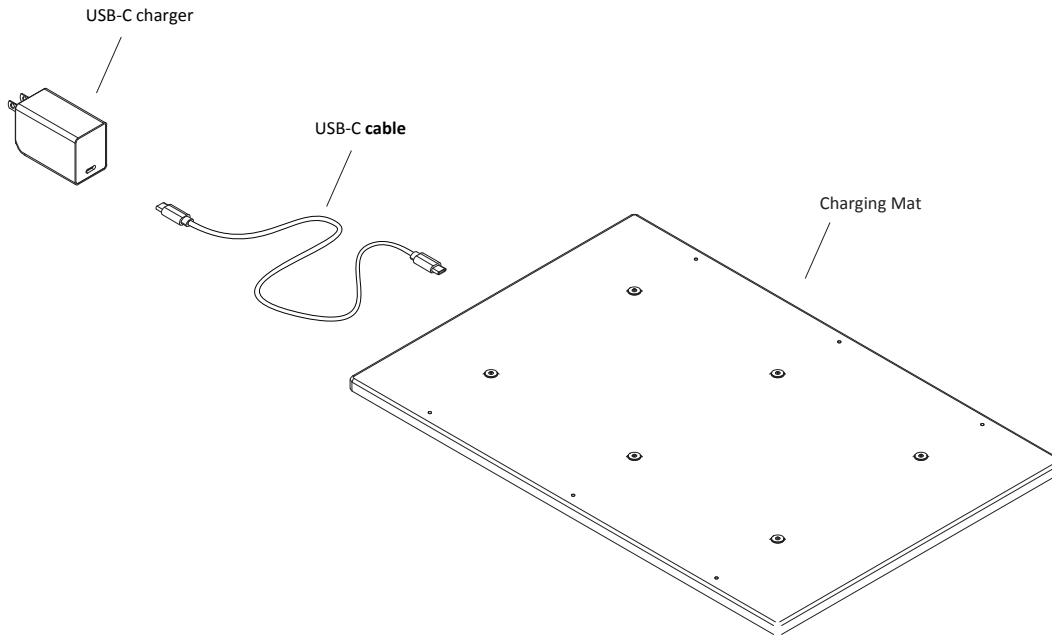

Lantern

Slim. Fast. Powerful.

Designers
Kenneth Ng, Edmund Ng

Charging Mat

The charging mat offers a fast and convenient solution for recharging Guy lanterns, making it ideal for commercial and public settings such as restaurants, hotels, event venues, and more. With the ability to charge up to six Guy lanterns simultaneously, it ensures uninterrupted illumination for busy environments. Designed with efficiency in mind, the charging mat is powered by USB-C, providing a reliable and modern power connection. Its ultra-slim profile, measuring only 0.3 inches thick, allows it to seamlessly blend into any space without adding clutter. The sleek and lightweight design makes it easy to install, store, or transport, delivering both style and practicality for professional settings.

Charging Mat

Material: Aluminum, Plastic
Warranty: 5 years
Voltage: 5V
Standard Finish: Matte Black

Charging Mat
MT - GUY - D006-
MTB = Matte Black

Dimensions