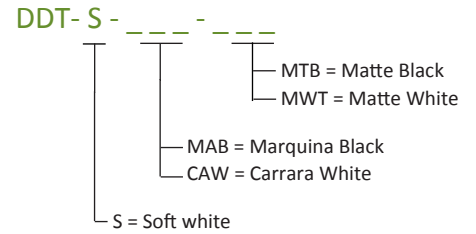

Technical Information

Color Temperature:	2,700K
Lumens:	650
Energy Consumption:	6 W
Standard Finishes:	Marquina Black, Carrara White
L-90 Rated Lifespan:	25,000 hours
Color Rendering Index:	90+
Dimmer:	Built-in
Material:	Aluminum, plastic
Warranty:	5 years
Voltage:	120V
Accessories	Lamp Shade

Dude table lamp with shade