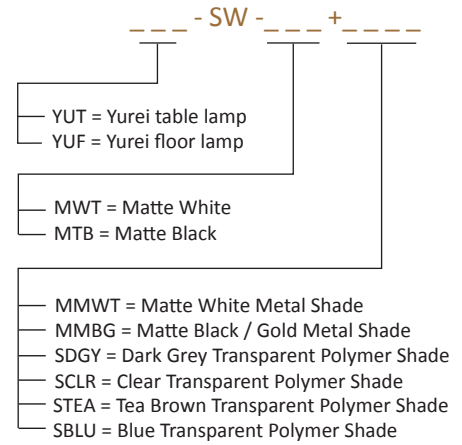

Desk

Floor

Seamlessly blends into your interior

Yurei Table & Floor lamps

Designers
Kenneth Ng, Edmund Ng

Best of NeoCon GOLD 2023

Drawing inspiration from the Japanese word for ghost, Yurei, our new lighting solution features unique translucent light shades that embody the spirit of the name. With its ethereal appearance, the Yurei Light adds mystique and style to any interior. Desk/floor models include dimmer, height-adjustable features, and a 7.5W USB-C charging port. The optional light shade is easily replaceable to match any aesthetic. Available in various colors and finishes, it adds an artistic touch and, with an acoustic panel, reduces noise for a calming environment. Mounting options include suspension pendant, flush ceiling, through-table, desk clamp, or free-standing base.

YUT / YUF
 Lumens: 760
 Energy Consumption : 14 W
 Rated Lifespan 60,000+ hours
 Color Temperature: 3,000 K
 Color Rendering Index (Ra) : 90+
 Color Rendering Index (R9) : 50+
 Features: USB-C port (7.5W)
 Dimmer
 Material: Aluminum, Polycarbonate polymer
 Warranty: 5 years
 Voltage: 100-240V
 Standard Finish (luminaire): White, Black
 Shade Finishes: Matte White (Metal)
 Matte Black / Gold (Metal)
 Dark Grey (Transparent Polymer)
 Clear (Transparent Polymer)
 Tea Brown (Transparent Polymer)
 Blue (Transparent Polymer)
 Light Marble (Acoustic Panel Shade)
 Charcoal (Acoustic Panel Shade)