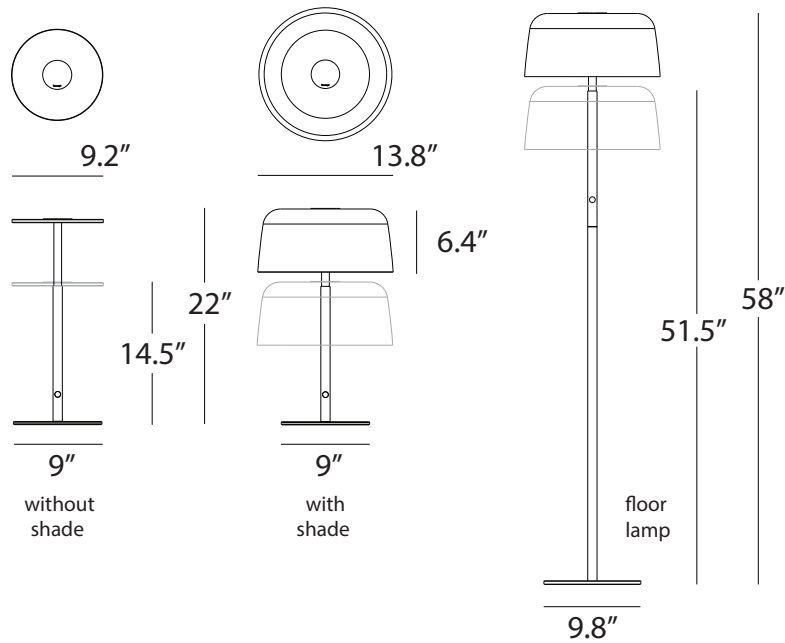

Desk

Floor

Seamlessly blends into your interior

Yurei Table & Floor lamps

Designers
Kenneth Ng, Edmund Ng

Best of NeoCon GOLD 2023

Drawing inspiration from the Japanese word for ghost, Yurei, our new lighting solution features unique translucent light shades that embody the spirit of the name. With its ethereal appearance, the Yurei Light adds mystique and style to any interior. Desk/floor models include dimmer, height-adjustable features, and a 7.5W USB-C charging port. The optional light shade is easily replaceable to match any aesthetic. Available in various colors and finishes, it adds an artistic touch and, with an acoustic panel, reduces noise for a calming environment. Mounting options include suspension pendant, flush ceiling, through-table, desk clamp, or free-standing base.

YUT / YUF
 Lumens: 760
 Energy Consumption : 14 W
 Rated Lifespan 60,000+ hours
 Color Temperature: 3,000 K
 Color Rendering Index (Ra) : 90+
 Color Rendering Index (R9) : 50+
 Features: USB-C port (7.5W)
 Dimmer
 Material: Aluminum, Polycarbonate polymer
 Warranty: 5 years
 Voltage: 100-240V
 Standard Finish (luminaire): White, Black
 Shade Finishes: Matte White (Metal)
 Matte Black / Gold (Metal)
 Dark Grey (Transparent Polymer)
 Clear (Transparent Polymer)
 Tea Brown (Transparent Polymer)
 Blue (Transparent Polymer)
 Light Marble (Acoustic Panel Shade)
 Charcoal (Acoustic Panel Shade)