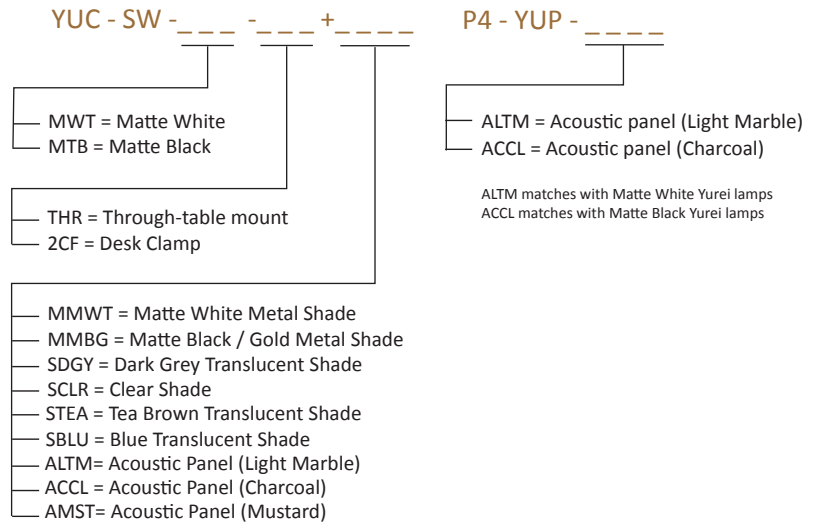

# Yurei Coworking lights

Best of NeoCon GOLD 2023

Drawing inspiration from the Japanese word for ghost, Yurei, our new lighting solution features unique translucent light shades that embody the spirit of the name. With its ethereal appearance, the Yurei Light adds mystique and style to any interior. Desk/floor models include dimmer, height-adjustable features, and a 7.5W USB-C charging port. The optional light shade is easily replaceable to match any aesthetic. Available in various colors and finishes, it adds an artistic touch and, with an acoustic panel, reduces noise for a calming environment. Made from over 95% recyclable materials, it's a sustainable choice. Mounting options include suspension pendant, flush ceiling, through-table, desk clamp, or free-standing base.

**YUC**  
 Lumens: 760  
 Energy Consumption : 14 W  
 Rated Lifespan 60,000+ hours  
 Color Temperature: 3,000 K  
 Color Rendering Index (Ra) : 90+  
 Color Rendering Index (R9) : 50+  
**Features:** USB-C port (7.5W)  
 Dimmer  
**Material:** Aluminum, Plexiglass  
**Warranty:** 5 years  
**Voltage:** 100-240V  
**Standard Finish (luminaire):** White, Black  
**Shade Finishes:** Matte White (Metal)  
 Matte Black / Gold (Metal)  
 Dark Grey (Translucent)  
 Clear  
 Tea Brown (Translucent)  
 Blue (Translucent)  
 Light Marble (Acoustic Panel Shade)  
 Charcoal (Acoustic Panel Shade)  
 Mustard (Acoustic Panel Shade)