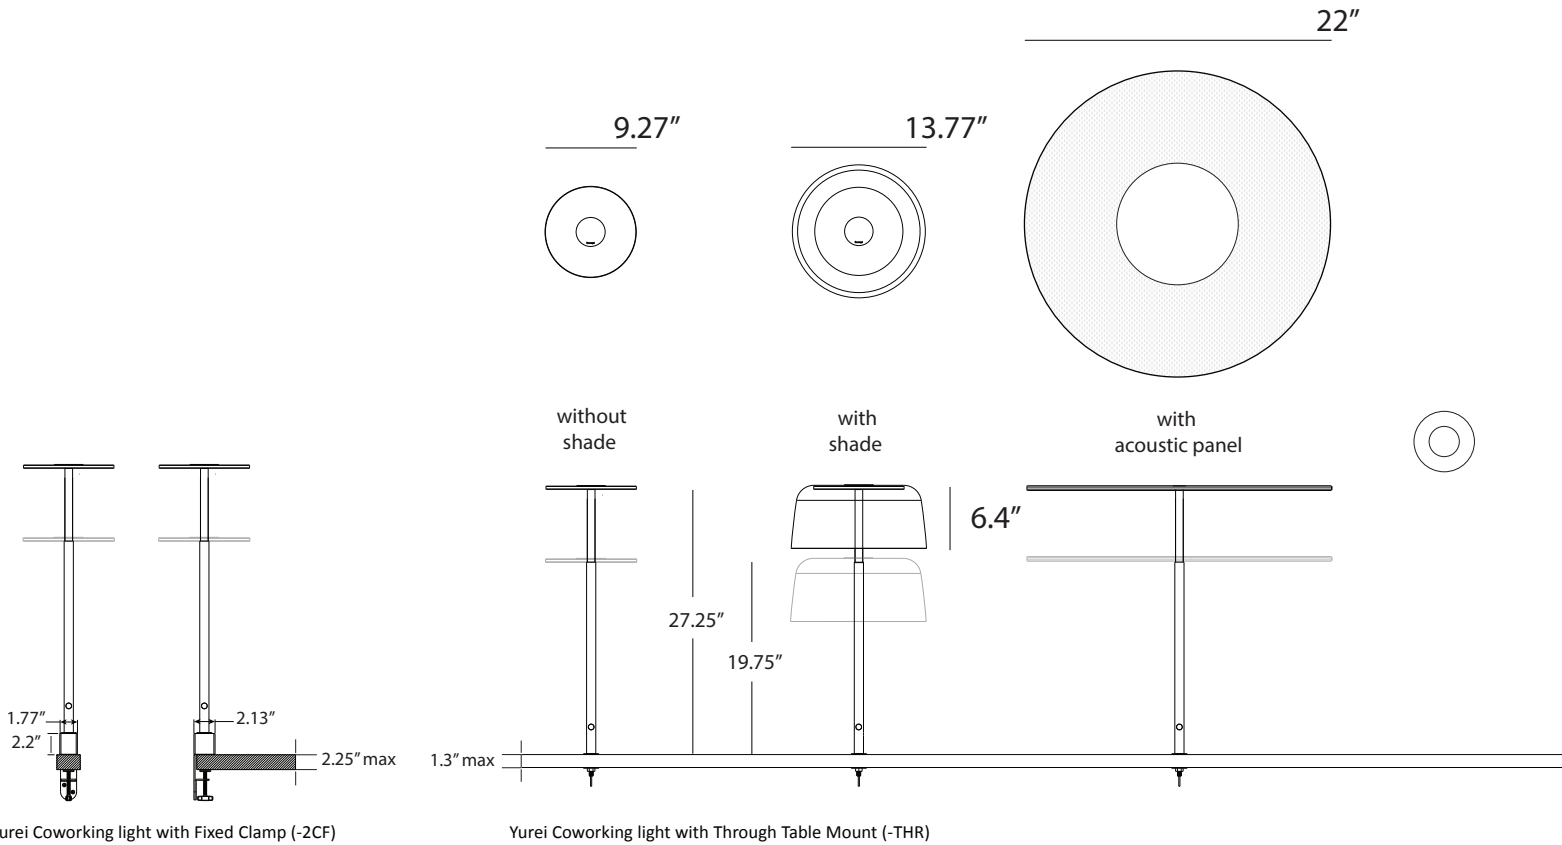

**YUC**  
 Lumens: 760  
 Energy Consumption : 14 W  
 Rated Lifespan 60,000+ hours  
 Color Temperature: 3,000 K  
 Color Rendering Index (Ra) : 90+  
 Color Rendering Index (R9) : 50+  
**Features:** USB-C port (7.5W)  
 Dimmer  
**Material:** Aluminum, Plexiglass  
**Warranty:** 5 years  
**Voltage:** 100-240V  
**Standard Finish (luminaire):** White, Black  
**Shade Finishes:** Matte White (Metal)  
 Matte Black / Gold (Metal)  
 Dark Grey (Translucent)  
 Clear  
 Tea Brown (Translucent)  
 Blue (Translucent)  
 Light Marble (Acoustic Panel Shade)  
 Charcoal (Acoustic Panel Shade)  
 Mustard (Acoustic Panel Shade)