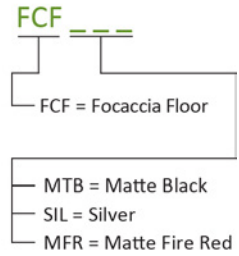

Technical Information

	Focaccia Floor
Occupancy Sensor:	Built-in
USB-C port:	Built-in
Color Temperature:	2,700K - 5000K
Lumens:	460
Energy Consumption:	7 W
Standard Finishes:	Matte Black, Silver, Matte Fire Red
L-90 Rated Lifespan:	60,000 hours
Color Rendering Index:	90+
Brightness Adjustability:	Continuous dimming (touchstrip)
Material:	Aluminum, plastic
Safety Rating:	C-UL-US Certified
Warranty:	5 years
Voltage:	100-240V

Focaccia Floor