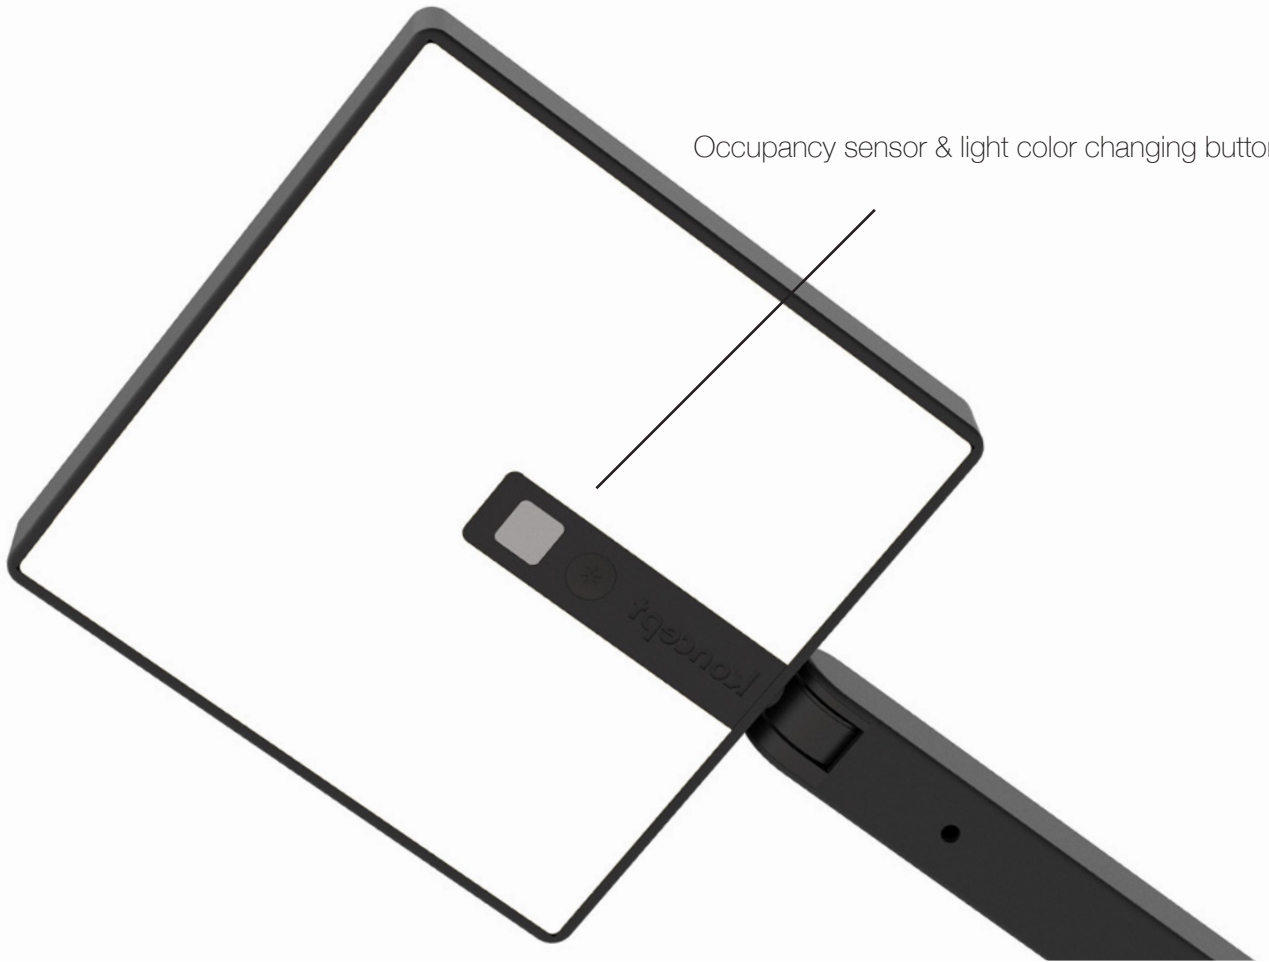

# Focaccia floor lamp

Designers  
Kenneth Ng, Edmund Ng

Best of NeoCon GOLD 2022

The Focaccia Floor Lamp is a long, slim and flexible spotlight that can be bent at the joints, and swiveled at the base, making it a great choice for your contemporary area. The diffused square spotlight head is able to adjust light color from 2700 K (warm) to 5000 K (white), and brightness level with a touch strip on the top. Additionally, the Floor model includes an occupancy sensor, and a USB-C charging port for charging devices.

Touch strip to adjust brightness

Occupancy sensor & light color changing button