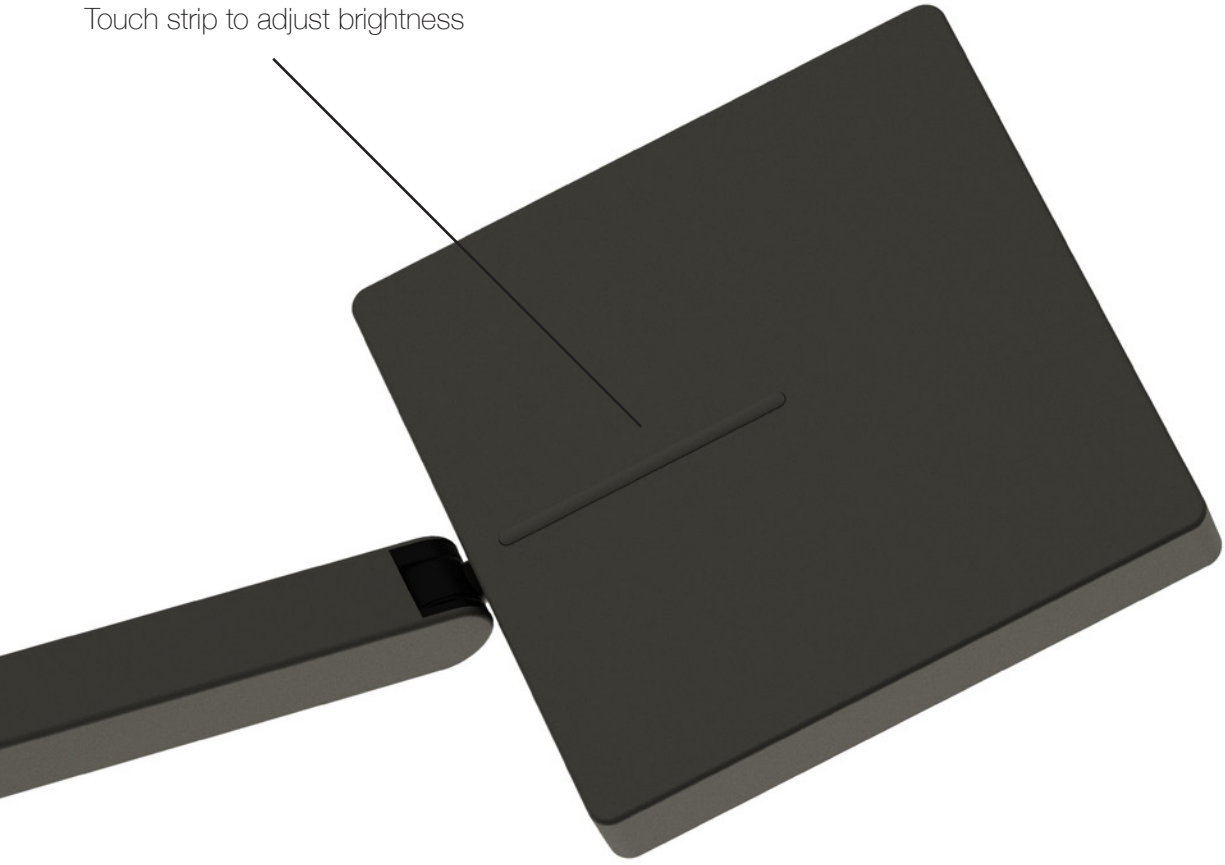

**Floor**

Contemporary Spotlight

# Focaccia floor lamp

Designers  
Kenneth Ng, Edmund Ng

Best of NeoCon GOLD 2022

The Focaccia Floor Lamp is a long, slim and flexible spotlight that can be bent at the joints, and swiveled at the base, making it a great choice for your contemporary area. The diffused square spotlight head is able to adjust light color from 2700 K (warm) to 5000 K (white), and brightness level with a touch strip on the top. Additionally, the Floor model includes an occupancy sensor, and a USB-C charging port for charging devices.

Touch strip to adjust brightness

Occupancy sensor & light color changing button

## Technical Information

	<b>Focaccia Floor</b>
Occupancy Sensor:	Built-in
USB-C port:	Built-in
Color Temperature:	2,700K - 5000K
Lumens:	460
Energy Consumption:	7 W
Standard Finishes:	Matte Black, Silver, Matte Fire Red
L-90 Rated Lifespan:	60,000 hours
Color Rendering Index:	90+
Brightness Adjustability:	Continuous dimming (touchstrip)
Material:	Aluminum, plastic
Safety Rating:	C-UL-US Certified
Warranty:	5 years
Voltage:	100-240V