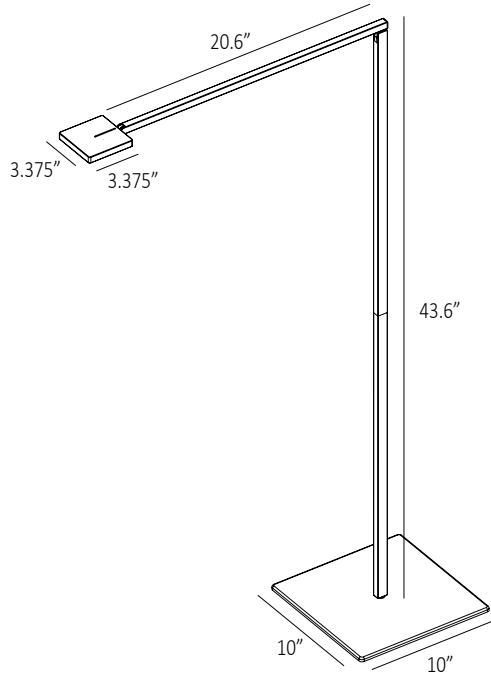

# Focaccia floor lamp

Designers  
Kenneth Ng, Edmund Ng

Best of NeoCon GOLD 2022

The Focaccia Floor Lamp is a long, slim and flexible spotlight that can be bent at the joints, and swiveled at the base, making it a great choice for your contemporary area. The diffused square spotlight head is able to adjust light color from 2700 K (warm) to 5000 K (white), and brightness level with a touch strip on the top. Additionally, the Floor model includes an occupancy sensor, and a USB-C charging port for charging devices.

Touch strip to adjust brightness

Occupancy sensor & light color changing button

## Dimensions