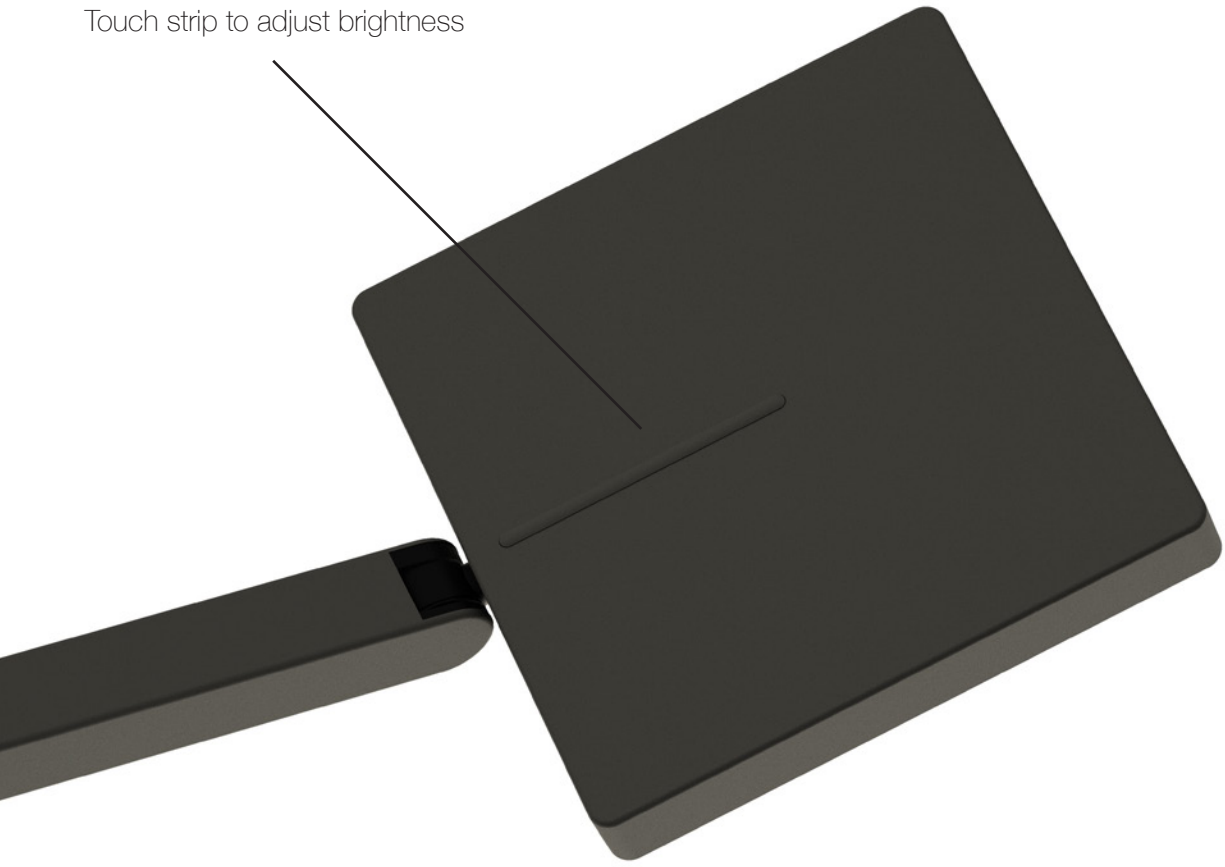

Mounting Options/Accessories*

Floor

Contemporary Spotlight

Focaccia floor lamp

Designers
Kenneth Ng, Edmund Ng

Best of NeoCon GOLD 2022

The Focaccia Floor Lamp is a long, slim and flexible spotlight that can be bent at the joints, and swiveled at the base, making it a great choice for your contemporary area. The diffused square spotlight head is able to adjust light color from 2700 K (warm) to 5000 K (white), and brightness level with a touch strip on the top. Additionally, the Floor model includes an occupancy sensor, and a USB-C charging port for charging devices.

Touch strip to adjust brightness

Occupancy sensor & light color changing button

Technical Information

	Focaccia Floor
Occupancy Sensor:	Built-in
USB-C port:	Built-in
Color Temperature:	2,700K - 5000K
Lumens:	460
Energy Consumption:	7 W
Standard Finishes:	Matte Black, Silver, Matte Fire Red
L-90 Rated Lifespan:	60,000 hours
Color Rendering Index:	90+
Brightness Adjustability:	Continuous dimming (touchstrip)
Material:	Aluminum, plastic
Safety Rating:	C-UL-US Certified
Warranty:	5 years
Voltage:	100-240V