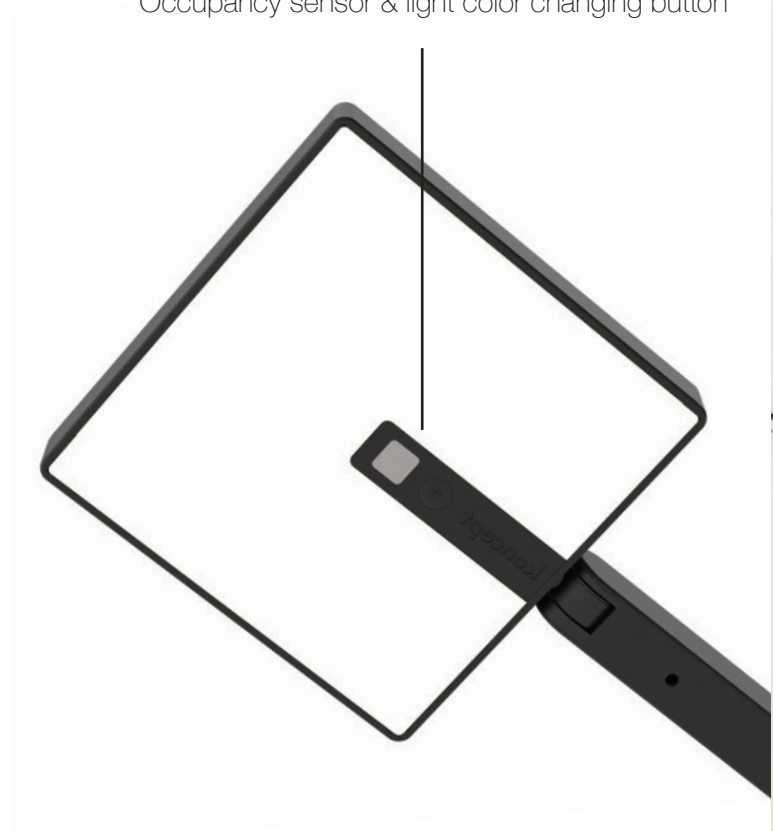

Occupancy sensor & light color changing button