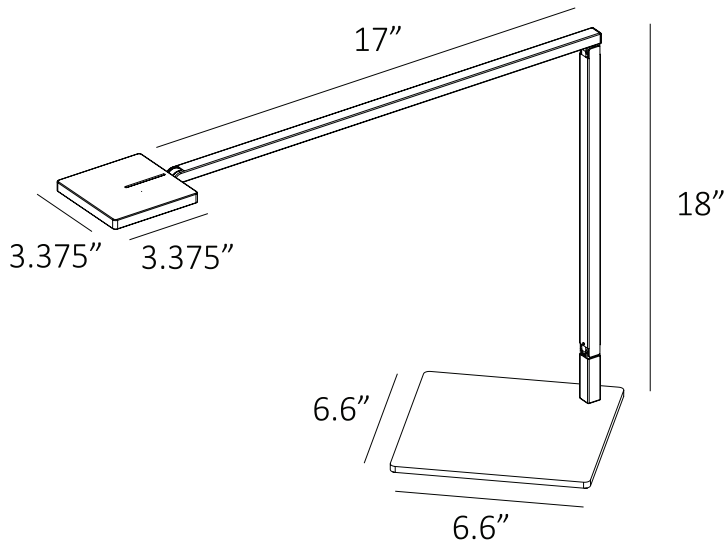

Dimensions

LEED Information

Integrative Process

To support high-performance, cost-effective project outcomes through an early analysis of the interrelationships among systems. Konzept's LED desktop and task lighting provides finer control over lighting levels in occupied spaces. With personal lighting in place, elimination or downsizing of building lighting systems is possible.

Interior Lighting

To promote occupants' productivity, comfort and well-being by providing high-quality lighting. Konzept's portable task lighting products provide more than three lighting levels that occupants can easily adjust to suit their needs. Furthermore, all Konzept lighting products use high quality LED light sources with CRI over 80 and L70 rated lifespan over 50,000 hours. Desktop and task personal lighting also provide the opportunity to reduce overhead lighting.