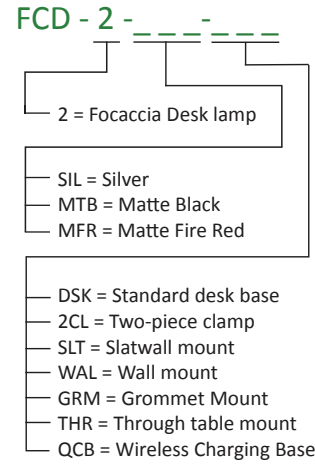

Technical Information

Occupancy Sensor:	Built-in
USB-C port:	Built-in
Color Temperature:	2,700K - 5000K
Lumens:	460
Energy Consumption:	7 W
Standard Finishes:	Matte Black, Silver, Matte Fire Red
L-90 Rated Lifespan:	60,000 hours
Color Rendering Index:	90+
Brightness Adjustability:	Continuous dimming (touchstrip)
Material:	Aluminum, plastic
Safety Rating:	C-UL-US Certified
Warranty:	5 years
Voltage:	100-240V

Focaccia Desk