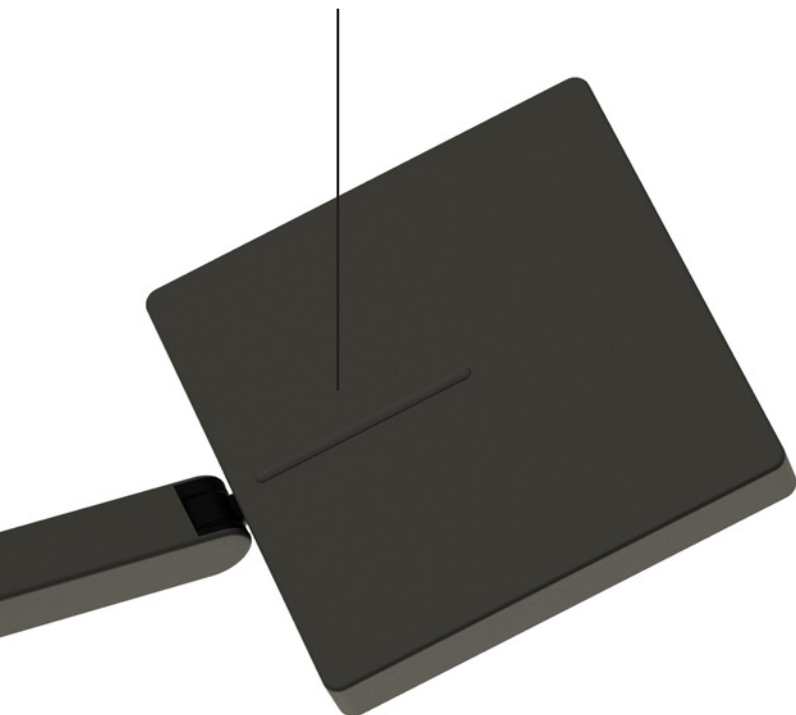

Desk

Contemporary Spotlight

Focaccia desk lamp

Designers
Kenneth Ng, Edmund Ng

Best of NeoCon GOLD 2022

The Focaccia Desk Lamp provides a sleek and modern solution for any workspace, home office, and more. The lamp is designed with a slim and flexible body that can be bent at the joints, and swiveled at the base. The Desk model features two arms for a long reach and extension for your tasks. The diffused square spotlight head is able to adjust light color from 2700 K (warm) to 5000 K (white), and brightness level with a touch strip on the top. Additionally, the Desk model includes an occupancy sensor, and a USB-C charging port for charging devices. This contemporary lamp is both functional and stylish.

The Focaccia Desk Lamp was designed to have a minimal footprint. Konzept designers enhanced this by ensuring compatibility with various Konzept mounting options. Using desk clamps, grommet mounts, and hardwire wall mounts, users can create more desk space. These mounts also keep the power cord barely visible. Additionally, the Qi base offers quick and easy charging for compatible phones—just place your phone on the base, and it will start charging automatically.

Desk Base

Wireless Charging Qi Base

Two-piece clamp

Grommet mount

Slatwall mount

Wall mount

Through-table mount

Focaccia Desk with grommet mount

Articulate and flexible body

Touch strip to adjust brightness

Occupancy sensor & light color changing button

USB-C charging port

The optional wireless charging base is powered by the USB-C port on the Focaccia body.