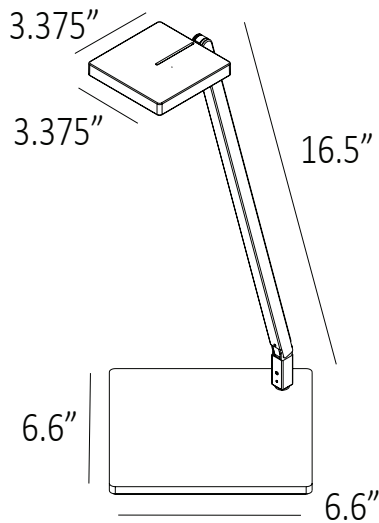

Technical Information

Occupancy Sensor:	Focaccia Solo Built-in
USB-C port:	Built-in
Color Temperature:	2,700K - 5000K
Lumens:	460
Energy Consumption:	7 W
Standard Finishes:	Matte Black, Silver, Matte Fire Red
L-90 Rated Lifespan:	60,000 hours
Color Rendering Index:	90+
Brightness Adjustability:	Continuous dimming (touchstrip)
Material:	Aluminum, plastic
Safety Rating:	C-UL-US Certified
Warranty:	5 years
Voltage:	100-240V

Focaccia Solo