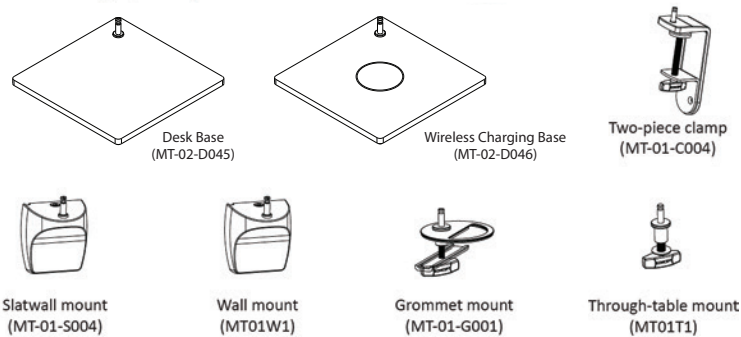

Mounting Options/Accessories*