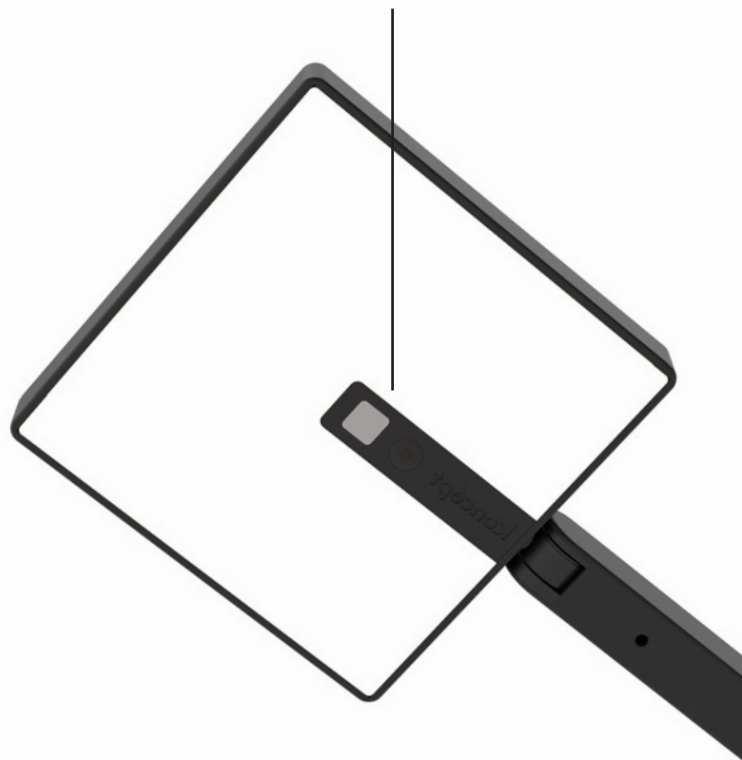

Desk

Contemporary Spotlight

Focaccia desk lamp

Designers
Kenneth Ng, Edmund Ng

Best of NeoCon GOLD 2022

The Focaccia Desk Lamp provides a sleek and modern solution for any workspace, home office, and more. The lamp is designed with a slim and flexible body that can be bent at the joints, and swiveled at the base. The Desk model features two arms for a long reach and extension for your tasks. The diffused square spotlight head is able to adjust light color from 2700 K (warm) to 5000 K (white), and brightness level with a touch strip on the top. Additionally, the Desk model includes an occupancy sensor, and a USB-C charging port for charging devices. This contemporary lamp is both functional and stylish.

The Focaccia Desk Lamp was designed to have a minimal footprint. Konzept designers enhanced this by ensuring compatibility with various Konzept mounting options. Using desk clamps, grommet mounts, and hardwire wall mounts, users can create more desk space. These mounts also keep the power cord barely visible. Additionally, the Qi base offers quick and easy charging for compatible phones—just place your phone on the base, and it will start charging automatically.

Desk Base

Wireless Charging Qi Base

Two-piece clamp

Grommet mount

Slatwall mount

Wall mount

Through-table mount

Focaccia Desk with grommet mount

Articulate and flexible body

Touch strip to adjust brightness

Occupancy sensor & light color changing button

USB-C charging port

The optional wireless charging base is powered by the USB-C port on the Focaccia body.