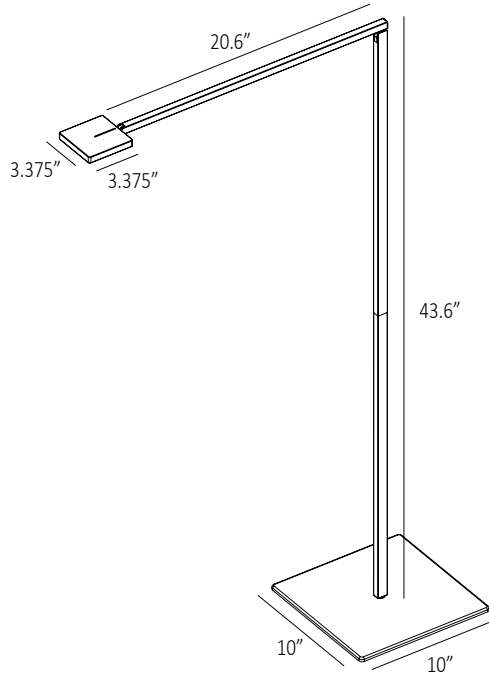

Dimensions

LEED Information

Integrative Process

To support high-performance, cost-effective project outcomes through an early analysis of the interrelationships among systems.

Koncept's LED desktop and task lighting provides finer control over lighting levels in occupied spaces. With personal lighting in place, elimination or downsizing of building lighting systems is possible.

Interior Lighting

To promote occupants' productivity, comfort and well-being by providing high-quality lighting.

Koncept's portable task lighting products provide more than three lighting levels that occupants can easily adjust to suit their needs. Furthermore, all Koncept lighting products use high quality LED light sources with CRI over 90 and L90 rated lifespan over 60,000 hours. Desktop and task personal lighting also provide the opportunity to reduce overhead lighting.