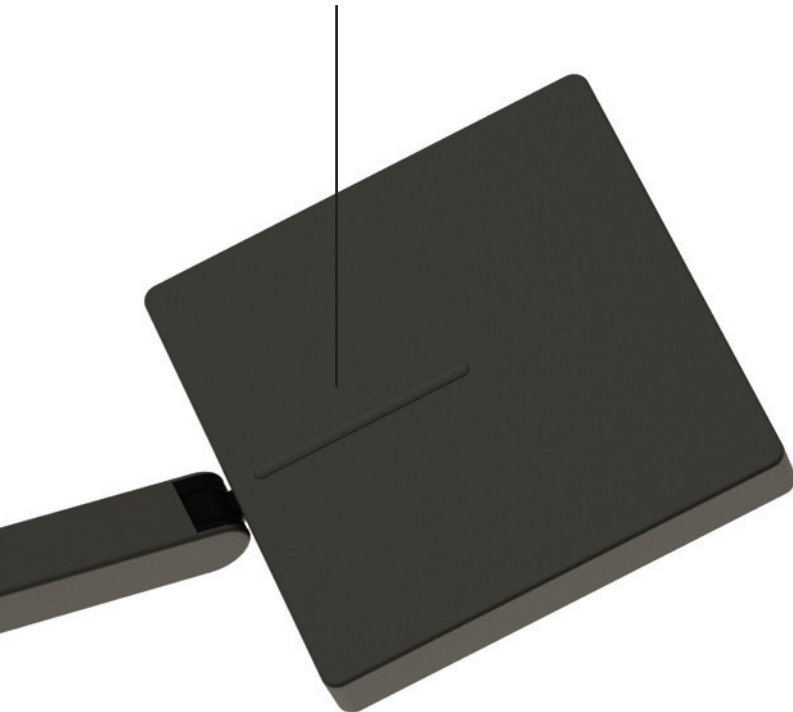

Mounting Options/Accessories*

*Limited finishes available on mounting options

Contemporary Spotlight

Focaccia solo desk lamp

Designers
Kenneth Ng, Edmund Ng

Best of NeoCon GOLD 2022

The Focaccia Solo Lamp is a compact version of the Focaccia Desk. It still comes standard with a slim and flexible body that can be bent at the joints, and swiveled at the base, but instead features one arm to fit into those smaller areas. The diffused square spotlight head is able to adjust light color from 2700 K (warm) to 5000 K (white), and brightness level with a touch strip on the top. Additionally, the Solo model includes an occupancy sensor, and a USB-C charging port for charging devices. This contemporary lamp is functional, stylish, and compact.

The Focaccia Desk Lamp was designed to have a minimal footprint. Konzept designers enhanced this by ensuring compatibility with various Konzept mounting options. Using desk clamps, grommet mounts, and hardwire wall mounts, users can create more desk space. These mounts also keep the power cord barely visible. Additionally, the Qi base offers quick and easy charging for compatible phones—just place your phone on the base, and it will start charging automatically.

Desk Base

Wireless Charging Qi Base

Two-piece clamp

Grommet mount

Slatwall mount

Wall mount

Through-table mount

Touch strip to adjust brightness

Occupancy sensor & light color changing button

USB-C charging port

The optional wireless charging base is powered by the USB-C port on the Focaccia body.

Technical Information

Occupancy Sensor:	Focaccia Solo Built-in
USB-C port:	Built-in
Color Temperature:	2,700K - 5000K
Lumens:	460
Energy Consumption:	7 W
Standard Finishes:	Matte Black, Silver, Matte Fire Red
L-90 Rated Lifespan:	60,000 hours
Color Rendering Index:	90+
Brightness Adjustability:	Continuous dimming (touchstrip)
Material:	Aluminum, plastic
Safety Rating:	C-UL-US Certified
Warranty:	5 years
Voltage:	100-240V