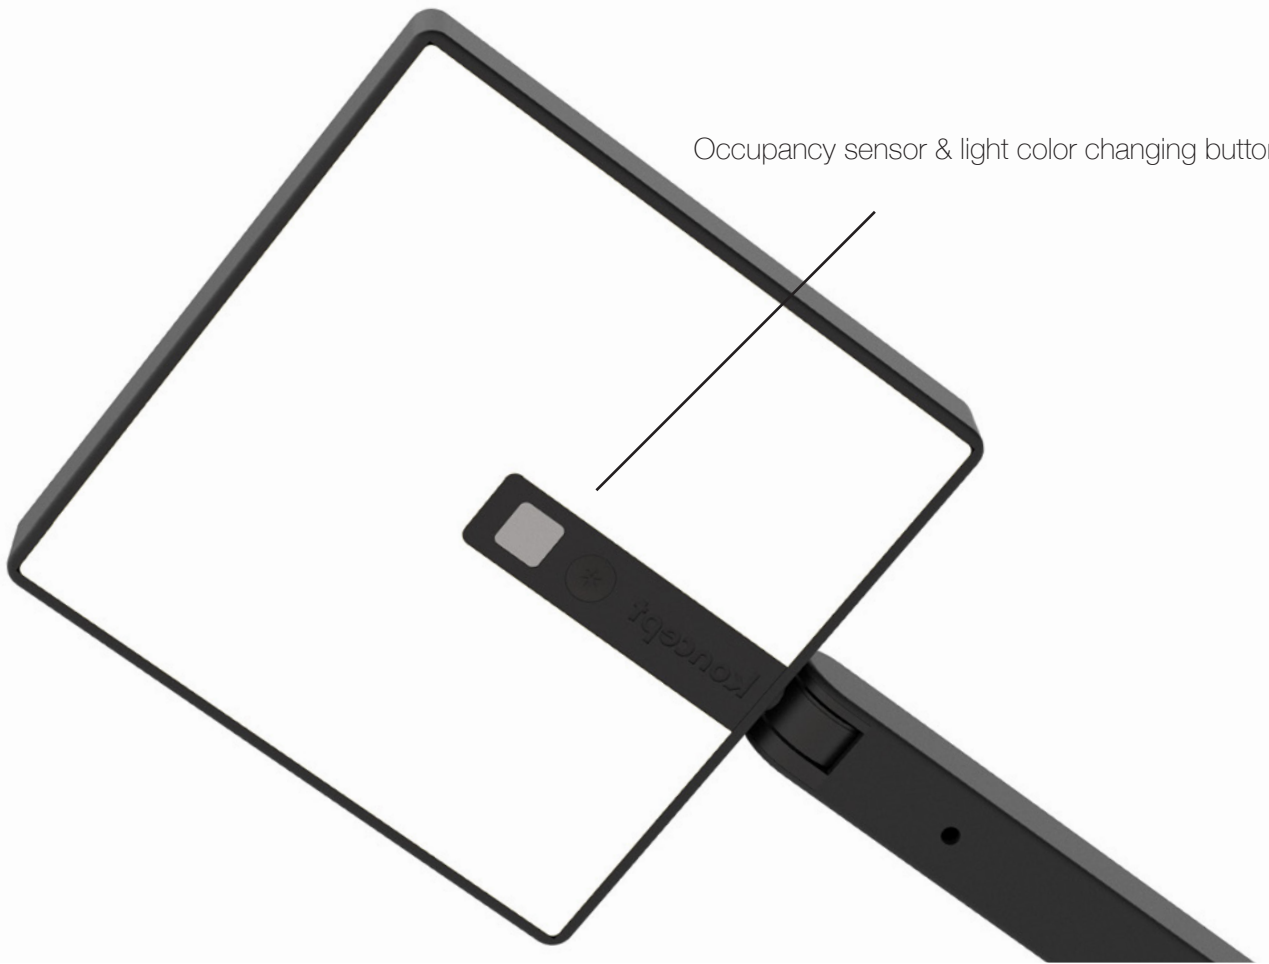

Mounting Options/Accessories*

*Limited finishes available on mounting options

Contemporary Spotlight

Focaccia solo desk lamp

Designers
Kenneth Ng, Edmund Ng

Best of NeoCon GOLD 2022

The Focaccia Solo Lamp is a compact version of the Focaccia Desk. It still comes standard with a slim and flexible body that can be bent at the joints, and swiveled at the base, but instead features one arm to fit into those smaller areas. The diffused square spotlight head is able to adjust light color from 2700 K (warm) to 5000 K (white), and brightness level with a touch strip on the top. Additionally, the Solo model includes an occupancy sensor, and a USB-C charging port for charging devices. This contemporary lamp is functional, stylish, and compact.

Mounting Options/Accessories*

Floor

Contemporary Spotlight

Focaccia floor lamp

Designers
Kenneth Ng, Edmund Ng

Best of NeoCon GOLD 2022

The Focaccia Floor Lamp is a long, slim and flexible spotlight that can be bent at the joints, and swiveled at the base, making it a great choice for your contemporary area. The diffused square spotlight head is able to adjust light color from 2700 K (warm) to 5000 K (white), and brightness level with a touch strip on the top. Additionally, the Floor model includes an occupancy sensor, and a USB-C charging port for charging devices.

Touch strip to adjust brightness

Occupancy sensor & light color changing button

Technical Information

	Focaccia Floor
Occupancy Sensor:	Built-in
USB-C port:	Built-in
Color Temperature:	2,700K - 5000K
Lumens:	460
Energy Consumption:	7 W
Standard Finishes:	Matte Black, Silver, Matte Fire Red
L-90 Rated Lifespan:	60,000 hours
Color Rendering Index:	90+
Brightness Adjustability:	Continuous dimming (touchstrip)
Material:	Aluminum, plastic
Safety Rating:	C-UL-US Certified
Warranty:	5 years
Voltage:	100-240V