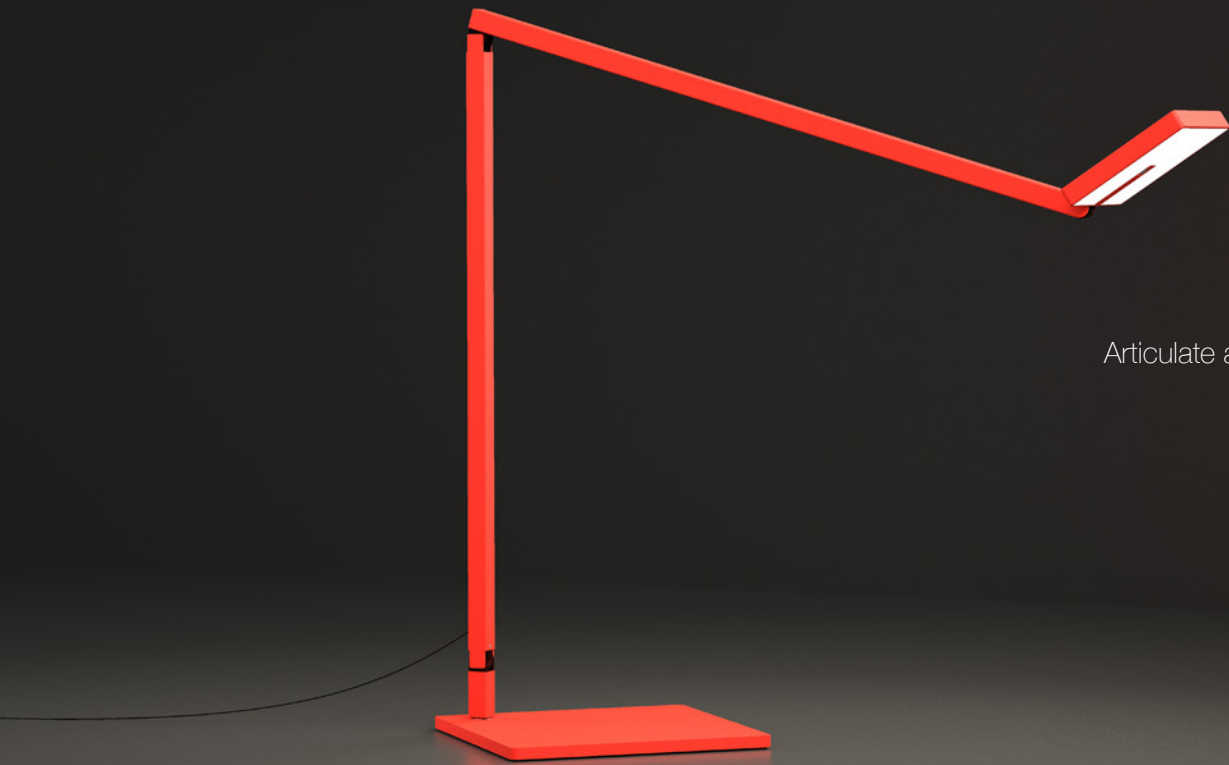

Contemporary Spotlight

Focaccia family

Designers
Kenneth Ng, Edmund Ng

Best of NeoCon GOLD 2022

Desk

Floor

The Focaccia family is a modern and versatile task lighting solution for any space. The Desk, Solo and Floor models feature a slim and flexible body design, with a diffused square spotlight head. The lamps offer tunable light color, ranging from warm to white, an occupancy sensor, and include a USB-C charging port to charge your devices. The Focaccia family is perfect for any contemporary workspace or living space looking to add a sleek and energy-efficient design.

Desk

Contemporary Spotlight

Focaccia desk lamp

Designers
Kenneth Ng, Edmund Ng

Best of NeoCon GOLD 2022

The Focaccia Desk Lamp provides a sleek and modern solution for any workspace, home office, and more. The lamp is designed with a slim and flexible body that can be bent at the joints, and swiveled at the base. The Desk model features two arms for a long reach and extension for your tasks. The diffused square spotlight head is able to adjust light color from 2700 K (warm) to 5000 K (white), and brightness level with a touch strip on the top. Additionally, the Desk model includes an occupancy sensor, and a USB-C charging port for charging devices. This contemporary lamp is both functional and stylish.

The Focaccia Desk Lamp was designed to have a minimal footprint. Konzept designers enhanced this by ensuring compatibility with various Konzept mounting options. Using desk clamps, grommet mounts, and hardwire wall mounts, users can create more desk space. These mounts also keep the power cord barely visible. Additionally, the Qi base offers quick and easy charging for compatible phones—just place your phone on the base, and it will start charging automatically.

Desk Base

Wireless Charging Qi Base

Two-piece clamp

Grommet mount

Slatwall mount

Wall mount

Through-table mount

Focaccia Desk with grommet mount