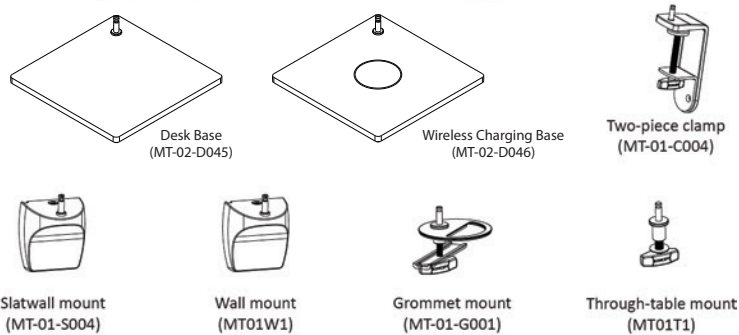

Mounting Options/Accessories*

*Limited finishes available on mounting options