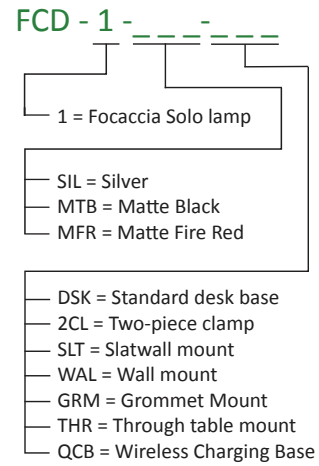

Technical Information

Occupancy Sensor:	Focaccia Solo Built-in
USB-C port:	Built-in
Color Temperature:	2,700K - 5000K
Lumens:	460
Energy Consumption:	7 W
Standard Finishes:	Matte Black, Silver, Matte Fire Red
L-90 Rated Lifespan:	60,000 hours
Color Rendering Index:	90+
Brightness Adjustability:	Continuous dimming (touchstrip)
Material:	Aluminum, plastic
Safety Rating:	C-UL-US Certified
Warranty:	5 years
Voltage:	100-240V

Focaccia Solo