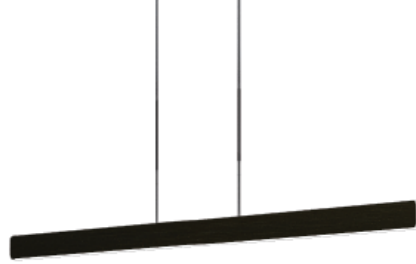

Hardwire Product Dimmer Compatibility

Z-Bar Wall Sconce

The Z-Bar Wall Sconce is compatible with the following dimmers:

Manufacturer	Dimmer Model
LUTRON	SKYLARK SF-12P-277 DVF-103P-277
	SKYLARK SF-10P SKYLARK S-600P
	SKYLARK DVF-103P
LEVITON	ILLUMATECH TM Cat.No.IP106 SURESLIDE TM Cat.No.6633-P
	SURESLIDE TM Cat. NO.6615-P
JUNG	Licht-Management 225 TDE Licht-Management 225 NV DE
BERKER	Tronic-Drehdimmer 286710
Bodo Ehmann LICHTREGLER	T39.01
CLIPSAL	32E450UDM NO 32E450TM

Z-Bar Pendant *Rise*

Sub Pendant

Gravy Wall Sconce

Royyo Pendant

Z-Bar Pendant

Mosso Pro with Hardwire Wall Mount

The Z-Bar Pendant, Z-Bar Pendant Rise, Royyo Pendant, Sub Pendant, Gravy Wall Sconce and Hardwire Wall Mount are compatible with the following dimmers: