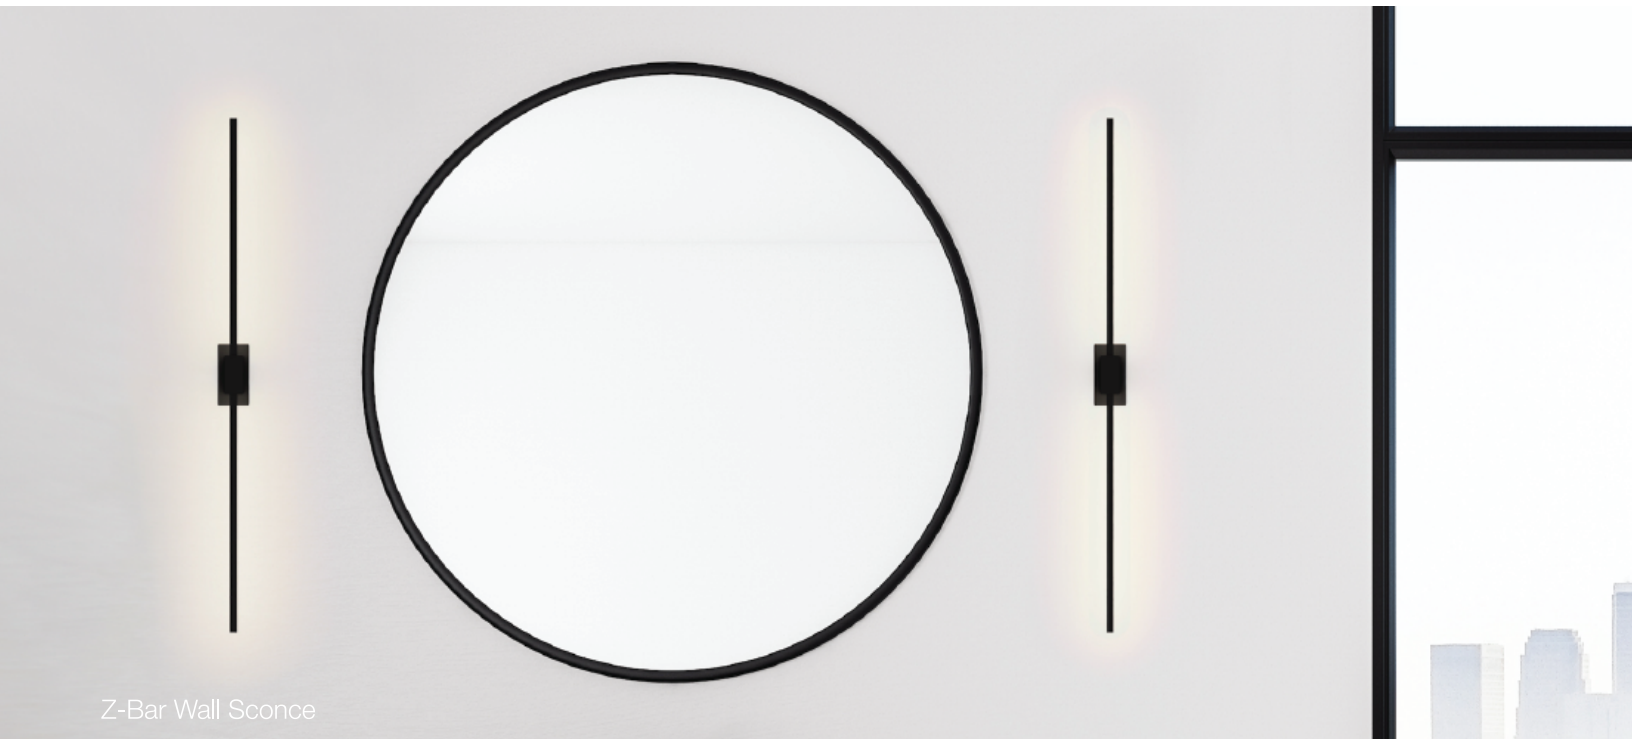

Hardwire Product Dimmer Compatibility

Z-Bar Wall Sconce

The Z-Bar Wall Sconce is compatible with the following dimmers:

Manufacturer	Dimmer Model
LUTRON	SKYLARK SF-12P-277 DVF-103P-277
	SKYLARK SF-10P SKYLARK S-600P
	SKYLARK DVF-103P
LEVITON	ILLUMATECH TM Cat.No.IP106 SURESLIDE TM Cat.No.6633-P
	SURESLIDE TM Cat. NO.6615-P
JUNG	Licht-Management 225 TDE Licht-Management 225 NV DE
BERKER	Tronic-Drehdimmer 286710
Bodo Ehmann LICHTREGLER	T39.01
CLIPSAL	32E450UDM NO 32E450TM

Z-Bar Pendant *Rise*

Sub Pendant

Gravy Wall Sconce

Royyo Pendant

Z-Bar Pendant

Mosso Pro with Hardwire Wall Mount

The Z-Bar Pendant, Z-Bar Pendant Rise, Royyo Pendant, Sub Pendant, Gravy Wall Sconce and Hardwire Wall Mount are compatible with the following dimmers: