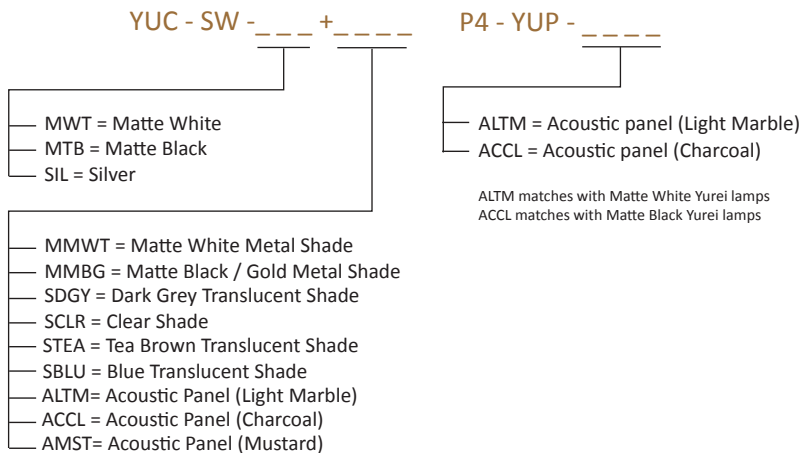

Desk

Seamlessly blends into your interior

Designers
Kenneth Ng, Edmund Ng

Yurei Coworking lights

Best of NeoCon GOLD 2023

Drawing inspiration from the Japanese word for ghost, Yurei, our new lighting solution features unique translucent light shades that perfectly embodies the spirit of the name. With its ethereal and otherworldly appearance, the Yurei Light is the perfect way to add a touch of mystique and style to any commercial or residential interiors. On the desk/floor models, the dimmer and height-adjustable features provide precise control of light intensity for optimal working conditions, and the optional light shade can be easily replaced to match any workspace's aesthetic. Available in a range of translucent colors and metal finishes, the light shade adds an artistic touch to the environment. When used with an acoustic panel, the Yurei light can help reduce unwanted noise, creating a peaceful and calming environment. Its sustainable design, made from over 95% recyclable materials, makes it an excellent choice for businesses and organizations looking to reduce their environmental impact. The Yurei light is available in different mounting options, including suspension Pendant light, flush ceiling mount, through-table mount, desk clamp, or free-standing base, suitable for table or floor lamps.

YUC
 Lumens: 760
 Energy Consumption : 14 W
 Rated Lifespan 60,000+ hours
 Color Temperature: 3,000 K
 Color Rendering Index (Ra) : 90+
 Color Rendering Index (R9) : 50+
 Material: Aluminum, Plexiglass
 Warranty: 5 years
 Voltage: 100-240V
 Standard Finish (luminaire): White, Black
 Shade Finishes:
 Matte White (Metal)
 Matte Black / Gold (Metal)
 Dark Grey (Translucent)
 Clear
 Tea Brown (Translucent)
 Blue (Translucent)
 Light Marble (Acoustic Panel Shade)
 Charcoal (Acoustic Panel Shade)
 Mustard (Acoustic Panel Shade)