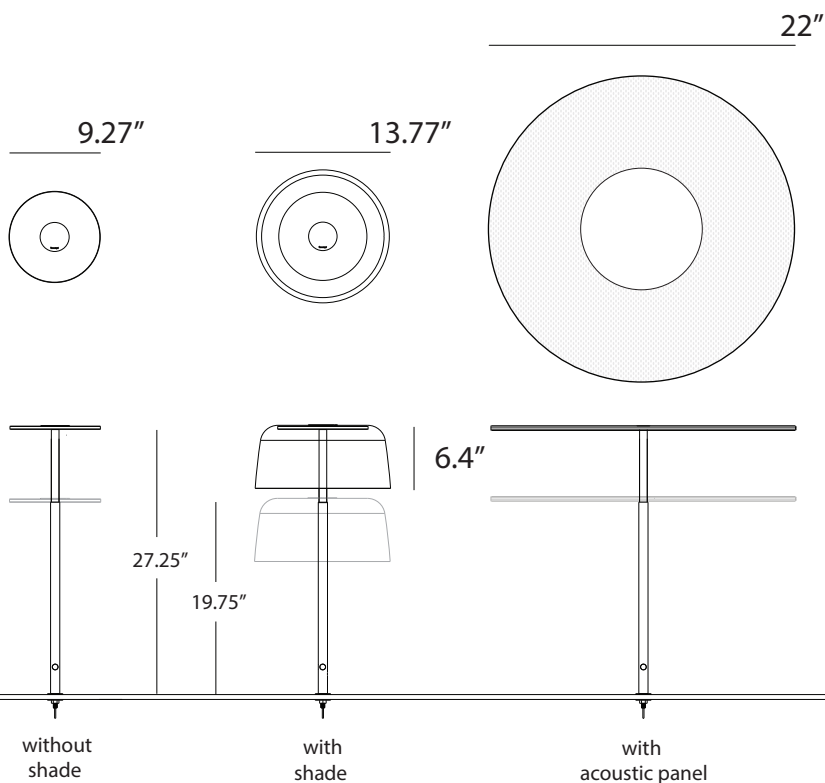

YUC
 Lumens: 760
 Energy Consumption : 14 W
 Rated Lifespan 60,000+ hours
 Color Temperature: 3,000 K
 Color Rendering Index (Ra) : 90+
 Color Rendering Index (R9) : 50+
 Material: Aluminum, Plexiglass
 Warranty: 5 years
 Voltage: 100-240V
 Standard Finish (luminaire): White, Black
 Shade Finishes:
 Matte White (Metal)
 Matte Black / Gold (Metal)
 Dark Grey (Translucent)
 Clear
 Tea Brown (Translucent)
 Blue (Translucent)
 Light Marble (Acoustic Panel Shade)
 Charcoal (Acoustic Panel Shade)
 Mustard (Acoustic Panel Shade)