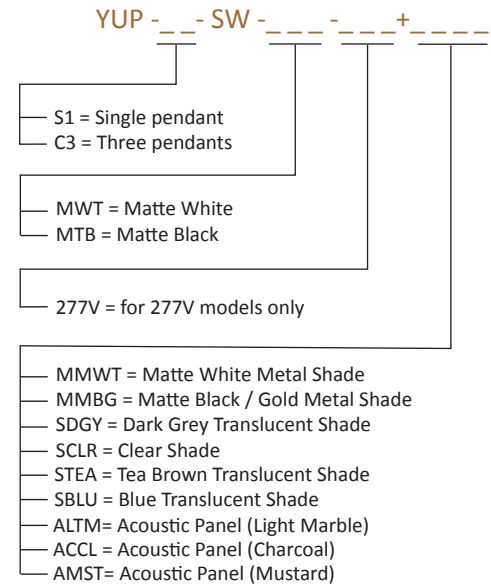

YUP
 Lumens: 760
 Energy Consumption : 17 W
 Rated Lifespan 60,000+ hours
 Color Temperature: 3,000 K
 Color Rendering Index (Ra) : 90+
 Color Rendering Index (R9) : 50+
 Material: Aluminum, Plexiglass
 Warranty: 5 years
 Voltage: 100-240V
 Standard Finish (luminare): White, Black
 Shade Finishes: Matte White (Metal)
 Matte Black / Gold (Metal)
 Dark Grey (Translucent)
 Clear
 Tea Brown (Translucent)
 Blue (Translucent)
 Light Marble (Acoustic Panel Shade)
 Charcoal (Acoustic Panel Shade)
 Mustard (Acoustic Panel Shade)