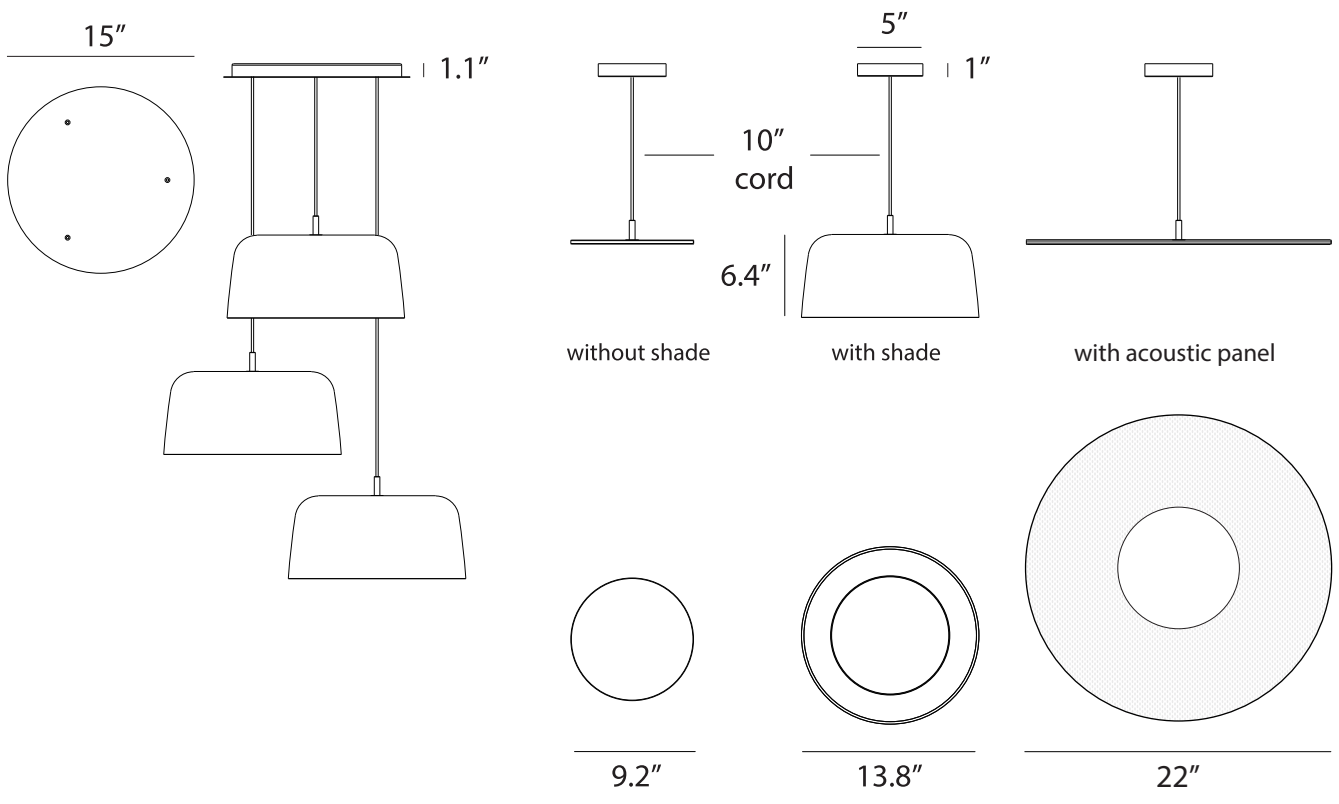

YUP
 Lumens: 760
 Energy Consumption : 17 W
 Rated Lifespan 60,000+ hours
 Color Temperature: 3,000 K
 Color Rendering Index (Ra) : 90+
 Color Rendering Index (R9) : 50+
 Material: Aluminum, Plexiglass
 Warranty: 5 years
 Voltage: 100-240V
 Standard Finish (luminare): White, Black
 Shade Finishes: Matte White (Metal)
 Matte Black / Gold (Metal)
 Dark Grey (Translucent)
 Clear
 Tea Brown (Translucent)
 Blue (Translucent)
 Light Marble (Acoustic Panel Shade)
 Charcoal (Acoustic Panel Shade)
 Mustard (Acoustic Panel Shade)