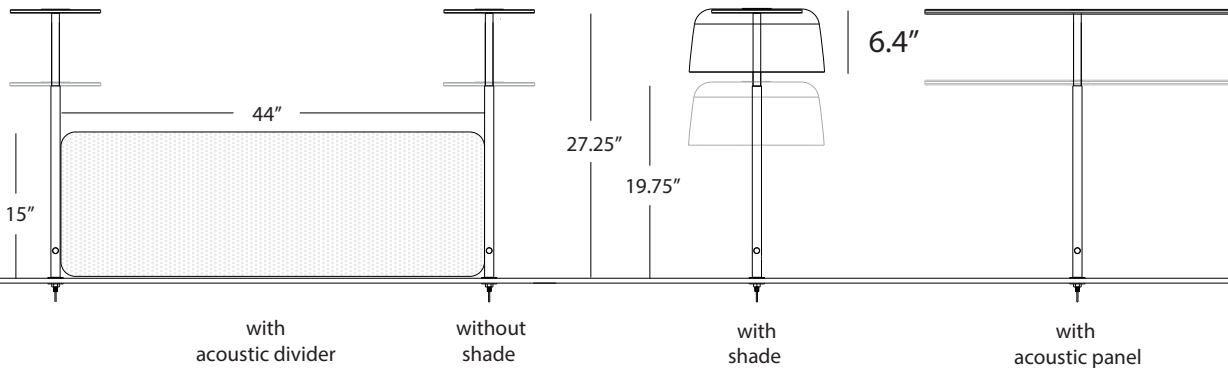

YUC
Lumens: 760
Energy Consumption : 14 W
Rated Lifespan 60,000+ hours
Color Temperature: 3,000 K
Color Rendering Index (Ra) : 90+
Color Rendering Index (R9) : 50+
Material: Aluminum, Plexiglass
Warranty: 5 years
Voltage: 100-240V
Standard Finish (luminaire): White, Black
Shade Finishes: Matte White (Metal)
Matte Black / Gold (Metal)
Dark Grey (Translucent)
Clear
Tea Brown (Translucent)
Blue (Translucent)
Matte Gold/ White (Metal)
Light Marble (Acoustic Panel Shade)
Charcoal (Acoustic Panel Shade)
Mustard (Acoustic Panel Shade)

1. **YUC - SW - +**
2. MWT = Matte White
   - MTB = Matte Black
   - SIL = Silver
3. MMWT = Matte White Metal Shade
   - MMBG = Matte Black / Gold Metal Shade
   - SDGY = Dark Grey Translucent Shade
   - SCLR = Clear Shade
   - STEA = Tea Brown Translucent Shade
   - SBLU = Blue Translucent Shade
   - SGMW = Gold / Matte White Metal Shade
   - ALTM = Acoustic Panel (Light Marble)
   - ACCL = Acoustic Panel (Charcoal)
   - AMST = Acoustic Panel (Mustard)

1. **P4 - YUC - ACD - - - - 44 x 15**
2. ACD = Acoustic Divider
3. MWT = Matte White
   - MTB = Matte Black
   - SIL = Silver
4. LTM = Light Marble
   - CCL = Charcoal
   - MST = Mustard

LEED Information

Integrative Process

To support high-performance, cost-effective project outcomes through an early analysis of the interrelationships among systems. Koncept's LED desktop and task lighting provides finer control over lighting levels in occupied spaces. With personal lighting in place, elimination or downsizing of building lighting systems is possible.

Interior Lighting

To promote occupants' productivity, comfort and well-being by providing high-quality lighting. Koncept's portable task lighting products provide more than three lighting levels that occupants can easily adjust to suit their needs. Furthermore, all Koncept lighting products use high quality LED light sources with CRI over 90 and L70 rated lifespan over 60,000 hours. Desktop and task personal lighting also provide the opportunity to reduce overhead lighting.