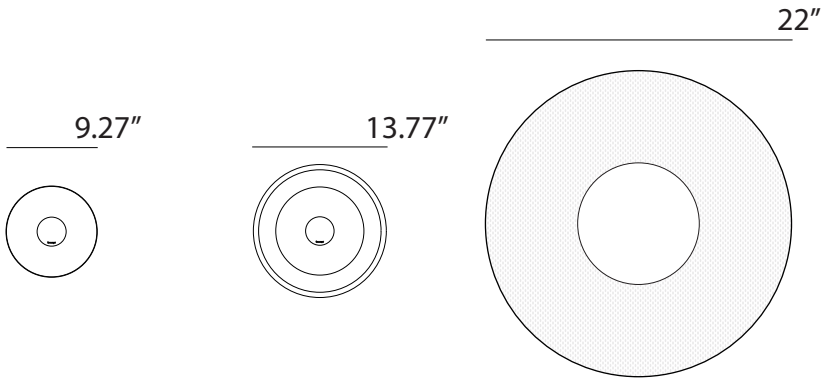

YUC
Lumens: 760
Energy Consumption : 14 W
Rated Lifespan 60,000+ hours
Color Temperature: 3,000 K
Color Rendering Index (Ra) : 90+
Color Rendering Index (R9) : 50+
Material: Aluminum, Plexiglass
Warranty: 5 years
Voltage: 100-240V
Standard Finish (luminaire): White, Black
Shade Finishes: Matte White (Metal)
Matte Black / Gold (Metal)
Dark Grey (Translucent)
Clear
Tea Brown (Translucent)
Blue (Translucent)
Matte Gold/ White (Metal)
Light Marble (Acoustic Panel Shade)
Charcoal (Acoustic Panel Shade)
Mustard (Acoustic Panel Shade)

1. **YUC - SW - +**
2. MWT = Matte White
   - MTB = Matte Black
   - SIL = Silver
3. MMWT = Matte White Metal Shade
   - MMBG = Matte Black / Gold Metal Shade
   - SDGY = Dark Grey Translucent Shade
   - SCLR = Clear Shade
   - STEA = Tea Brown Translucent Shade
   - SBLU = Blue Translucent Shade
   - SGMW = Gold / Matte White Metal Shade
   - ALTM = Acoustic Panel (Light Marble)
   - ACCL = Acoustic Panel (Charcoal)
   - AMST = Acoustic Panel (Mustard)

1. **P4 - YUC - ACD - - - - 44 x 15**
2. ACD = Acoustic Divider
3. MWT = Matte White
   - MTB = Matte Black
   - SIL = Silver
4. LTM = Light Marble
   - CCL = Charcoal
   - MST = Mustard

LEED Information

Integrative Process

To support high-performance, cost-effective project outcomes through an early analysis of the interrelationships among systems. Koncept's LED desktop and task lighting provides finer control over lighting levels in occupied spaces. With personal lighting in place, elimination or downsizing of building lighting systems is possible.

Interior Lighting

To promote occupants' productivity, comfort and well-being by providing high-quality lighting. Koncept's portable task lighting products provide more than three lighting levels that occupants can easily adjust to suit their needs. Furthermore, all Koncept lighting products use high quality LED light sources with CRI over 90 and L70 rated lifespan over 60,000 hours. Desktop and task personal lighting also provide the opportunity to reduce overhead lighting.