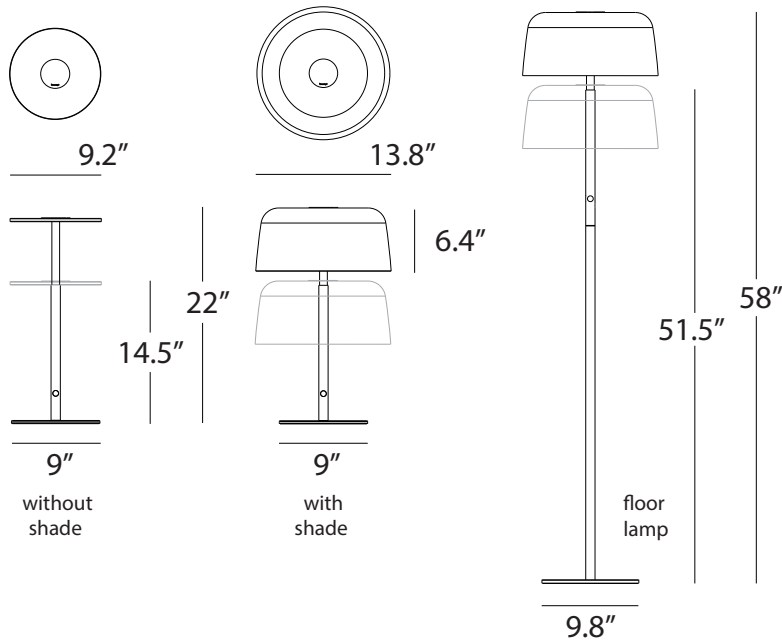

Desk

Floor

Seamlessly blends into your interior

Designers
Kenneth Ng, Edmund Ng

Yurei Table & Floor lamps

Best of NeoCon GOLD 2023

Drawing inspiration from the Japanese word for ghost, Yurei, our new lighting solution features unique translucent light shades that perfectly embodies the spirit of the name. With its ethereal and otherworldly appearance, the Yurei Light is the perfect way to add a touch of mystique and style to any commercial or residential interiors. On the desk/floor models, the dimmer and height-adjustable features provide precise control of light intensity for optimal working conditions, and the optional light shade can be easily replaced to match any workspace's aesthetic. Available in a range of translucent colors and metal finishes, the light shade adds an artistic touch to the environment. When used with an acoustic panel, the Yurei light can help reduce unwanted noise, creating a peaceful and calming environment. Its sustainable design, made from over 95% recyclable materials, makes it an excellent choice for businesses and organizations looking to reduce their environmental impact. The Yurei light is available in different mounting options, including suspension Pendant light, flush ceiling mount, through-table mount, desk clamp, or free-standing base, suitable for table or floor lamps.

YUT / YUF
 Lumens: 760
 Energy Consumption : 14 W
 Rated Lifespan 60,000+ hours
 Color Temperature: 3,000 K
 Color Rendering Index (Ra) : 90+
 Color Rendering Index (R9) : 50+
 Material: Aluminum, Plexiglass
 Warranty: 5 years
 Voltage: 100-240V
 Standard Finish (luminare): White, Black
 Shade Finishes: Matte White (Metal)
 Matte Black / Gold (Metal)
 Dark Grey (Translucent)
 Clear
 Tea Brown (Translucent)
 Blue (Translucent)