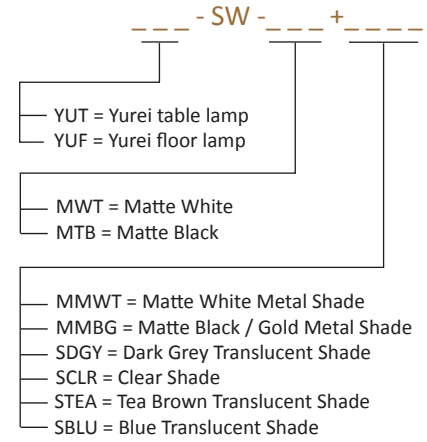

Desk

Floor

Seamlessly blends into your interior

Designers
Kenneth Ng, Edmund Ng

Yurei Table & Floor lamps

Best of NeoCon GOLD 2023

Drawing inspiration from the Japanese word for ghost, Yurei, our new lighting solution features unique translucent light shades that perfectly embodies the spirit of the name. With its ethereal and otherworldly appearance, the Yurei Light is the perfect way to add a touch of mystique and style to any commercial or residential interiors. On the desk/floor models, the dimmer and height-adjustable features provide precise control of light intensity for optimal working conditions, and the optional light shade can be easily replaced to match any workspace's aesthetic. Available in a range of translucent colors and metal finishes, the light shade adds an artistic touch to the environment. When used with an acoustic panel, the Yurei light can help reduce unwanted noise, creating a peaceful and calming environment. Its sustainable design, made from over 95% recyclable materials, makes it an excellent choice for businesses and organizations looking to reduce their environmental impact. The Yurei light is available in different mounting options, including suspension Pendant light, flush ceiling mount, through-table mount, desk clamp, or free-standing base, suitable for table or floor lamps.

YUT / YUF
 Lumens: 760
 Energy Consumption : 14 W
 Rated Lifespan 60,000+ hours
 Color Temperature: 3,000 K
 Color Rendering Index (Ra) : 90+
 Color Rendering Index (R9) : 50+
 Material: Aluminum, Plexiglass
 Warranty: 5 years
 Voltage: 100-240V
 Standard Finish (luminare): White, Black
 Shade Finishes: Matte White (Metal)
 Matte Black / Gold (Metal)
 Dark Grey (Translucent)
 Clear
 Tea Brown (Translucent)
 Blue (Translucent)