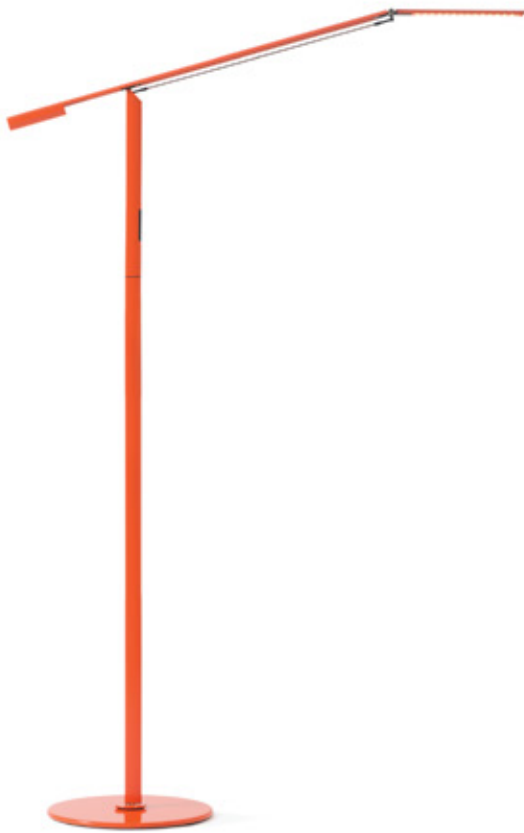

Mosso Pro Family | The powerful LED task light with light color tunability

Mosso Pro Desk | The professional's clear choice

Equo Family | The counter-balanced lamp with feather-touch adjustment to direct your light where you need it