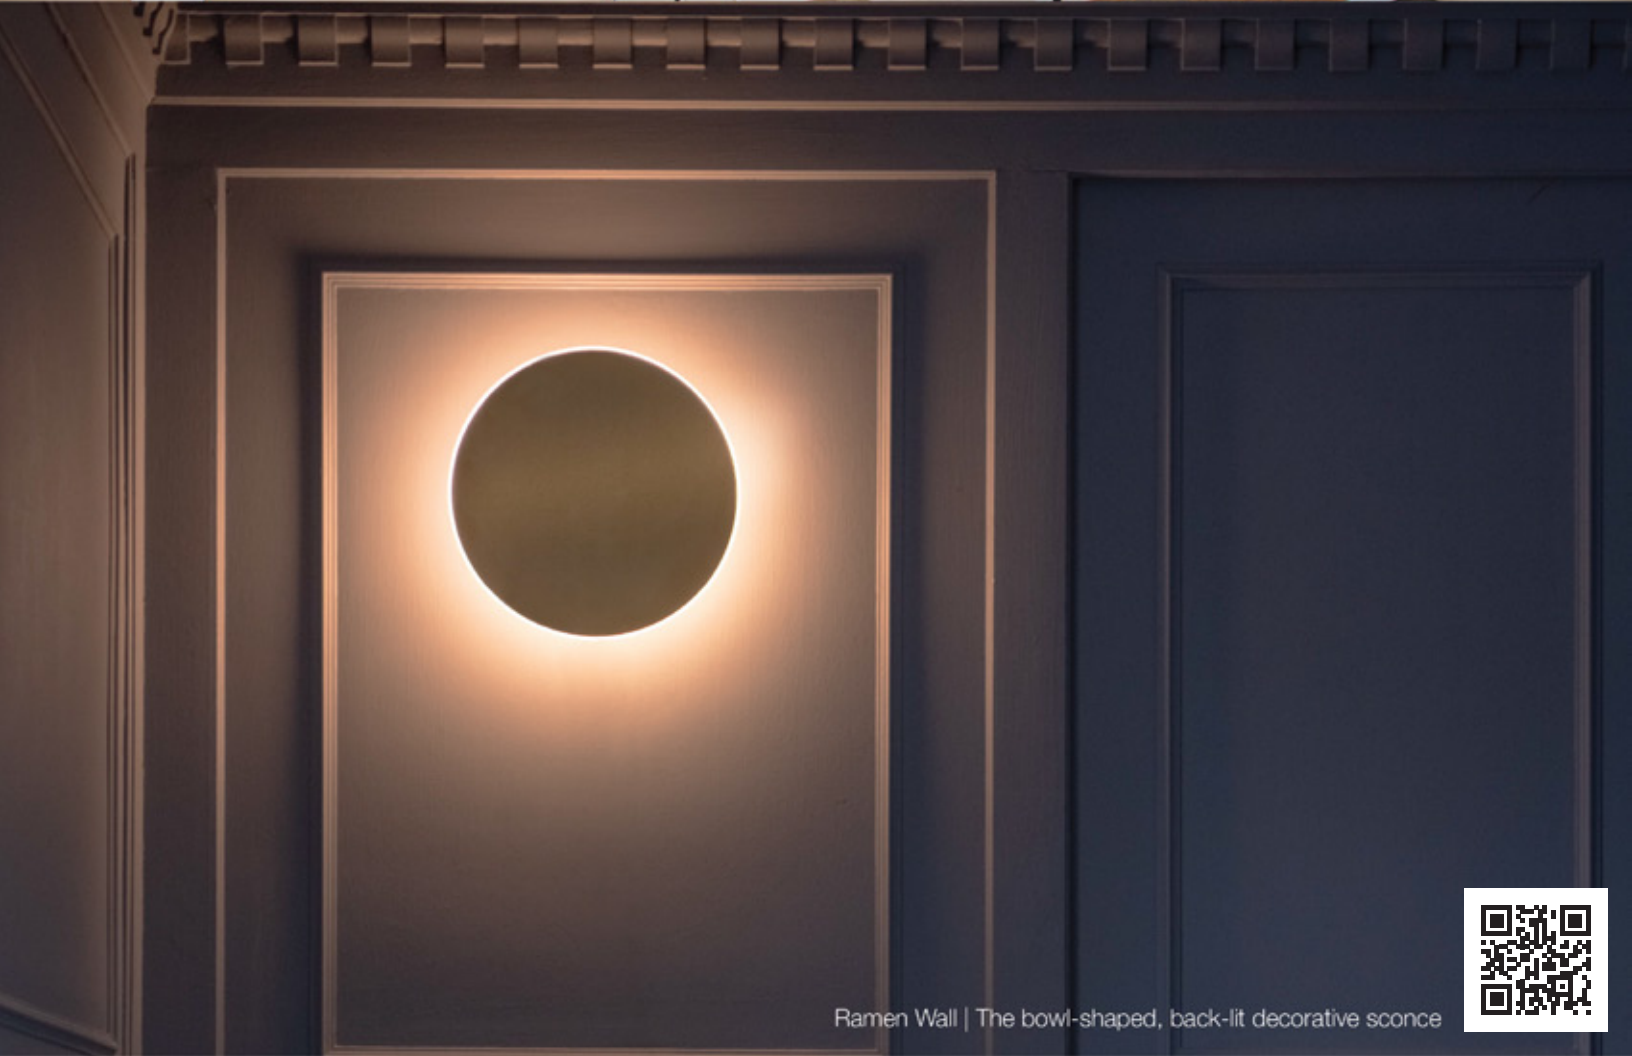

matte orange

matte red

paintable

brushed brass

Gray Wall | The light is dimmable & directable making it a great bedside lighting solution

Gravy Wall | Its 360° swivel light head can be turned inward to create a beautiful accent light

Ramen Wall | The bowl-shaped, back-lit decorative sconce

Ramen Wall | Comes either in 9" or 12" wide with interchangeable, decorative plates

Z-Bar Wall | The linear sconce with a 360° rotatable light head