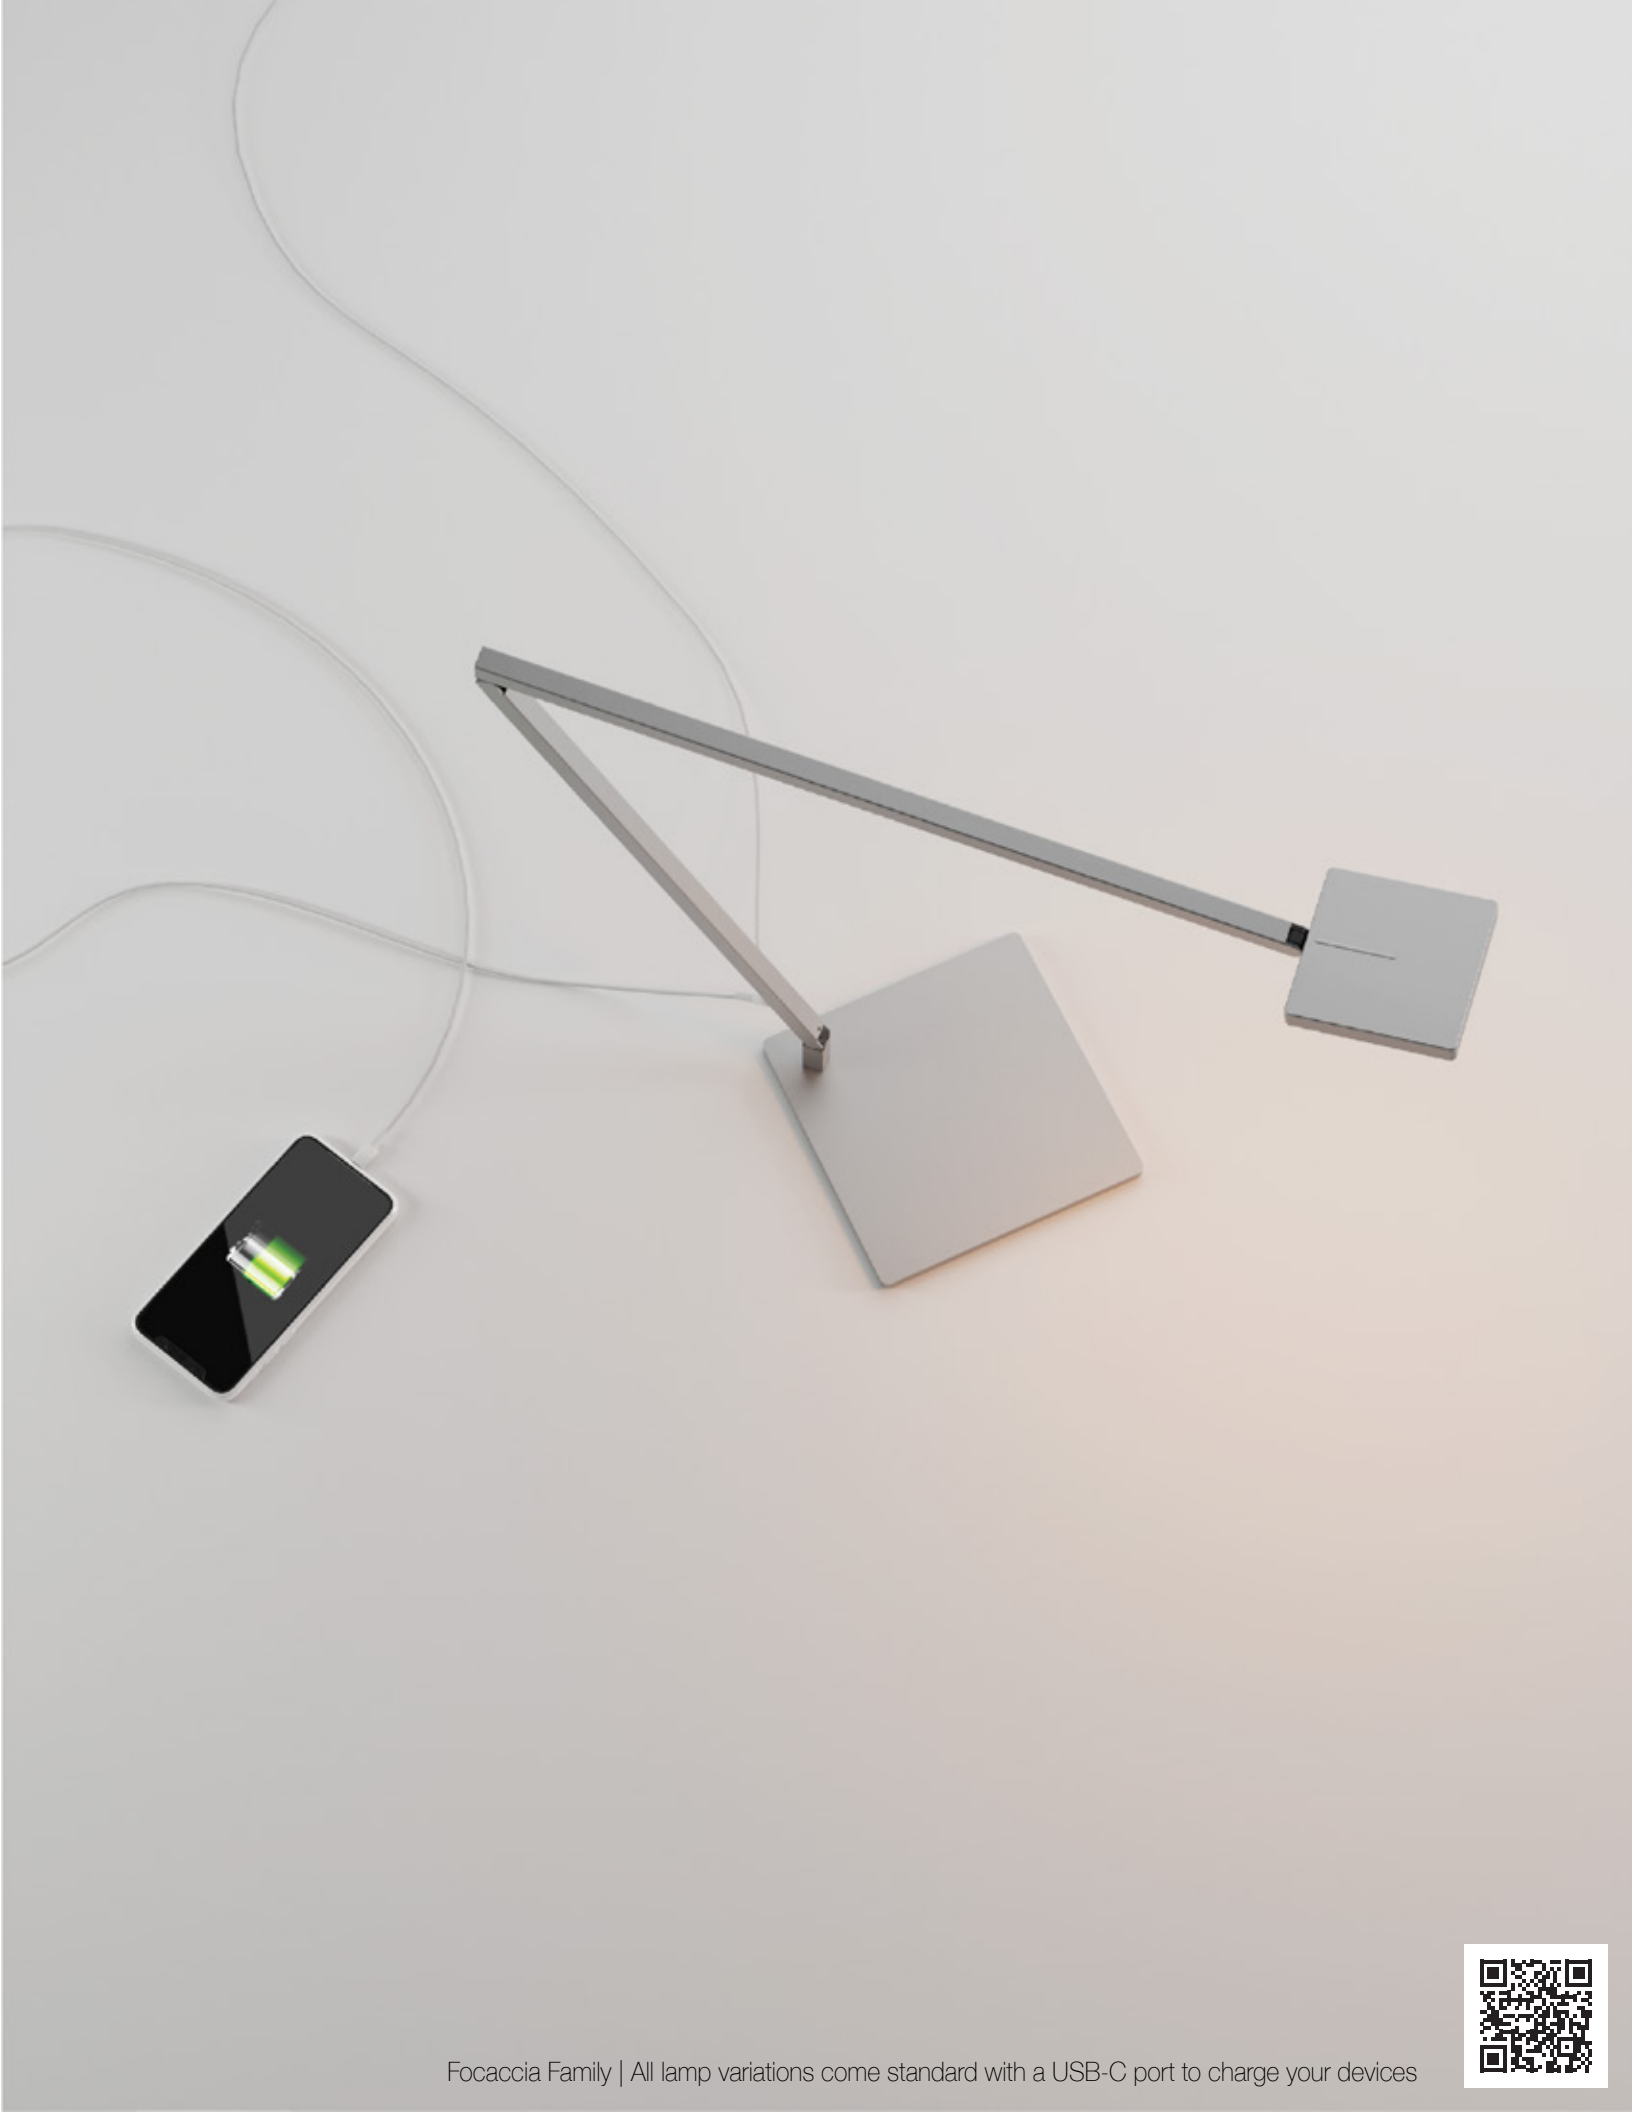

NEW

Yurei floor lamp | provides a soft and warm glow perfect for creating a cozy atmosphere in any room

Z-bar Gen 4 Family | The most versatile and flexible task lamp on the market

Z-bar Desk, Mini, Solo Gen 4 | An entirely foldable LED lamp offering many finishes & mounting options

Z-bar Pro Gen 4 | Pro versions come with light color tunability, an occupancy sensor, and a USB-C charging port

Z-bar Solo Gen 4 | Achieve flexibility even in tight spaces

Z-bar Floor Gen 4 | The minimalist lamp that compliments the space it's in

Focaccia Family | The precision-lit LED task lamp that's packed with features

Focaccia Family | Features an articulate body, dimmable lighting, light color tunability & an occupancy sensor

Focaccia Family | All lamp variations come standard with a USB-C port to charge your devices

Splitty Family | A water-droplet LED head, designed for maximum light diffusion

Splitty Desk | Offers a flexible body and a USB port to charge your devices

Splitly Desk | The variety of finishes allow you to add a pop of color to your space