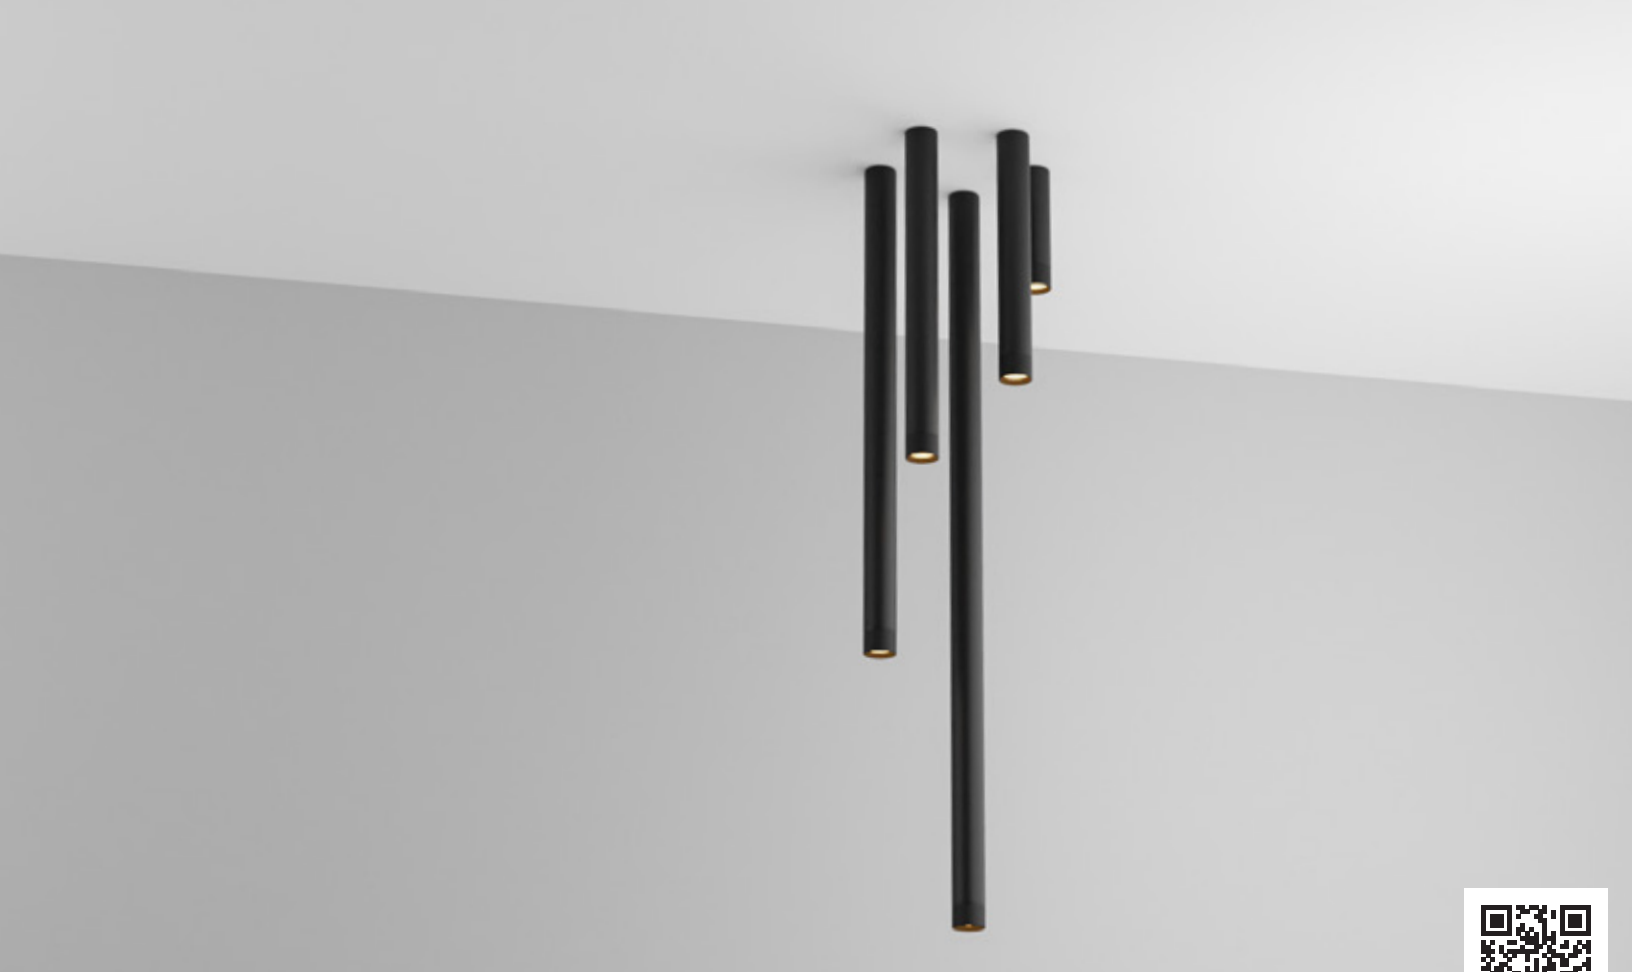

Combi Pendant | Offers a variety of elements & attachments for mixing-and-matching

Combi Pendant | Designed with versatility in mind, so you can stylize it the way you want to

Combi Pendant | Its ease of use allows you to add or remove decorative attachments even after it's installed

Combi Pendant | Designed with an innovative 3-in-1 mounting : suspension, ceiling flush mounting (with or without cover plate)

Combi Pendant | Its 2-in-1 mounting design allows for both flush & suspended mounting