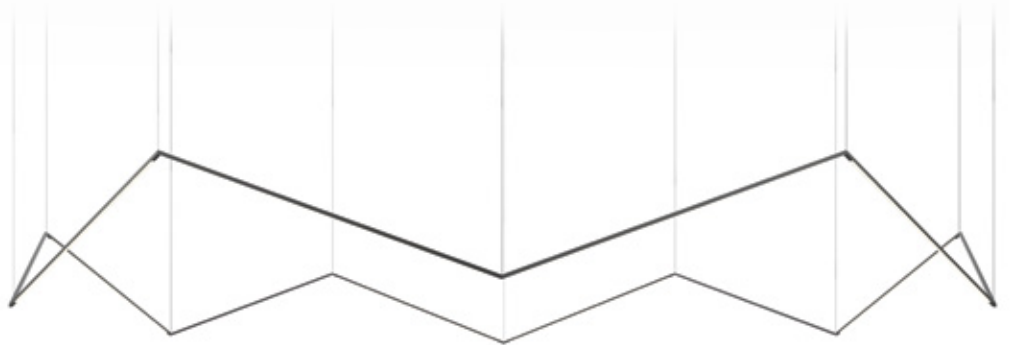

KONCEPT

Z-Bar pendant crown

The Z-Bar pendant crown is a dramatic piece comprised of 12 LED light bars. Available in 3 standard finishes and 2 standard sizes, it's suitable for commercial and residential spaces alike.

Standard Configurations

crown with 16" light bars

crown with 24" light bars

crown with 36" light bars

crown with 48" light bars

Standard Configurations

Lumens:	16-C: 4800 / 24-C: 7200 / 36-C: 10800 / 48-C: 14400
Energy Consumption:	16-C: 84 W / 24-C: 120 W / 36-C: 180 W / 48-C: 240 W
Rated Lifespan	>60,000 hours=
Color Rendering Index (CRI) :	90
Brightness Adjustability:	Compatible with ELV wall dimmers*, 1-10V control
Material:	Aluminum, plastic
Cable length:	10'
Safety Rating:	C-UL-US Certified, CE
Warranty:	5 years; 1 year for hardwire driver
Voltage:	277V (remote transformer)
Standard Finishes:	Matte black, matte white, silver
IES:	Visit koncept.com/zbarpendant for IES files

Dimensions

16-C: **62.8"**
 24-C: **91.41"**
 36-C: **137.12"**
 48-C: **182.82"**

Remote Transformer

16-C: **63.8"**
 24-C: **92.76"**
 36-C: **139.14"**
 48-C: **185.52"**

How to specify

1. Choose an option from each column and enter into the appropriate fields at the bottom.
2. Submit this "SKU" to sales@koncept.com, along with any questions.