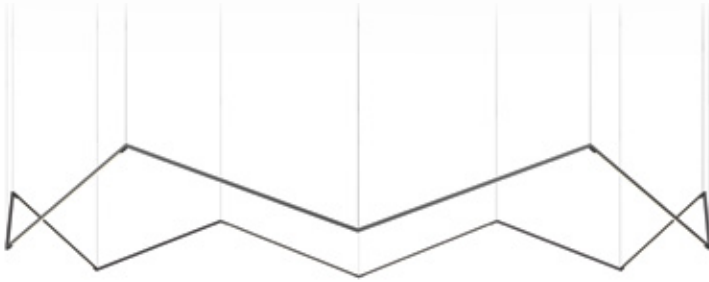

KONCEPT

Z-Bar pendant crown

The Z-Bar pendant crown is a dramatic piece comprised of 12 LED light bars. Available in 3 standard finishes and 2 standard sizes, it's suitable for commercial and residential spaces alike.

Standard Configurations

crown with 16" light bars

crown with 24" light bars

crown with 36" light bars

crown with 48" light bars

Standard Configurations

Lumens:	16-C: 4800 / 24-C: 7200 / 36-C: 10800 / 48-C: 14400
Energy Consumption:	16-C: 84 W / 24-C: 120 W / 36-C: 180 W / 48-C: 240 W
Rated Lifespan	>60,000 hours=
Color Rendering Index (CRI) :	90
Brightness Adjustability:	Compatible with ELV wall dimmers*, 1-10V control
Material:	Aluminum, plastic
Cable length:	10'
Safety Rating:	C-UL-US Certified, CE
Warranty:	5 years; 1 year for hardwire driver
Voltage:	277V (remote transformer)
Standard Finishes:	Matte black, matte white, silver
IES:	Visit koncept.com/zbarpendant for IES files

Dimensions

16-C: **62.8"**
 24-C: **91.41"**
 36-C: **137.12"**
 48-C: **182.82"**

Remote Transformer

16-C: **63.8"**
 24-C: **92.76"**
 36-C: **139.14"**
 48-C: **185.52"**

How to specify

1. Choose an option from each column and enter into the appropriate fields at the bottom.
2. Submit this "SKU" to sales@koncept.com, along with any questions.