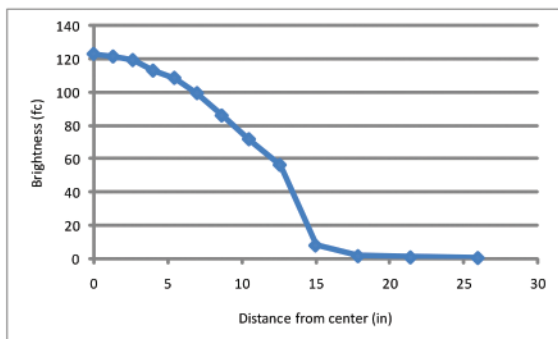

Designers

Peter Ng, Kenneth Ng & Edmund Ng

Lumens: 360
 Energy Consumption: 6 W
 Rated Lifespan: 50,000 hours
 Color Temperature: Cool: 4,500 K / Warm 3,500 K
 CRI: 85
 Dimmer: Built-in
 Brightness Adjustability: Continuous Dimming
 Standard Finishes: Black, Chrome*, Silver, Orange
 Material: Aluminum, plastic
 Cord: Black, 10'
 C-UL-US Certified

*Chrome finish available on warm light model only

ELX-A- - - - -FLR

C = Cool White Light
 W = Warm White Light

CRM = Chrome*
 BLK = Black
 SIL = Silver
 ORG = Orange

Light source placed 15" away from surface