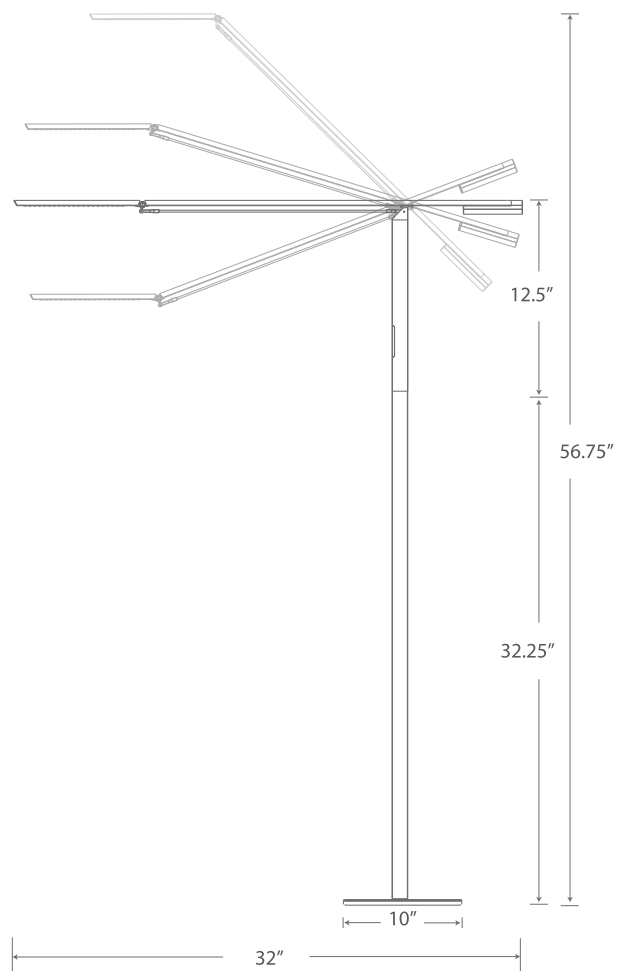

KONCEPT

equo floor

The Equo Floor Lamp features a streamlined, counterweight design without the need for a table. A featherlight touch is all you need to adjust the floating arm's position, and the tilting head stays at the angle you set when the arm is raised or lowered. Gravity is seemingly defied with Equo.

Designers

Peter Ng, Kenneth Ng & Edmund Ng

Lumens: 360
 Energy Consumption: 6 W
 Rated Lifespan: 50,000 hours
 Color Temperature: Cool: 4,500 K / Warm 3,500 K
 CRI: 85
 Dimmer: Built-in
 Brightness Adjustability: Continuous Dimming
 Standard Finishes: Black, Chrome*, Silver, Orange
 Material: Aluminum, plastic
 Cord: Black, 10'
 C-UL-US Certified

*Chrome finish available on warm light model only

ELX-A- - - - -FLR

C = Cool White Light
 W = Warm White Light

CRM = Chrome*
 BLK = Black
 SIL = Silver
 ORG = Orange

Light source placed 15" away from surface