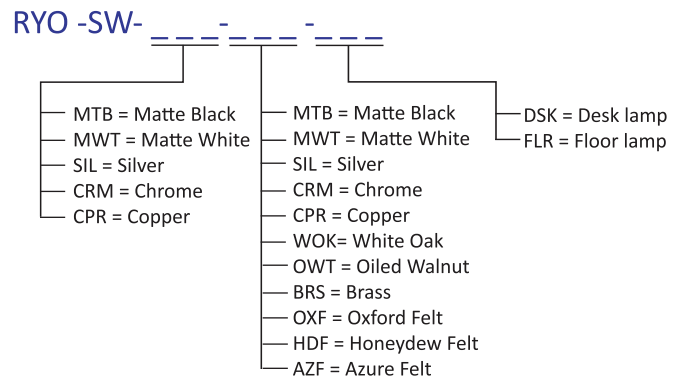

Practicality meets Elegance

royyo

Designers
Kenneth Ng & Edmund Ng

Red Dot Design Award 2018

Royyo adds an elegant flair to any space with its minimal wiring and pleasing circular design. Its minimal silhouette houses complex inner technology for a marriage of form and functionality. Royyo's embedded USB port allows users to charge any USB-compatible device. Interchangeable base plate options allow users to customize at ease.

Lumens: 600
 Energy Consumption: 11 W
 Rated Lifespan: 50,000 hours
 Color Temperature: Soft Warm (3,000 K)
 Color Rendering Index (CRI): 90+
 Dimmer: Built-in
 Brightness Adjustability: Continuous Dimming
 Body Finishes: Matte Black, Matte White, Silver, Chrome, Copper
 Base Plate Finishes: Matte Black, Matte White, Silver, Chrome, Copper, White Oak, Oiled Walnut, Brass, Oxford Felt, Honeydew Felt, Azure Felt
 Material: Aluminum, plastic
 USB port: Built-in