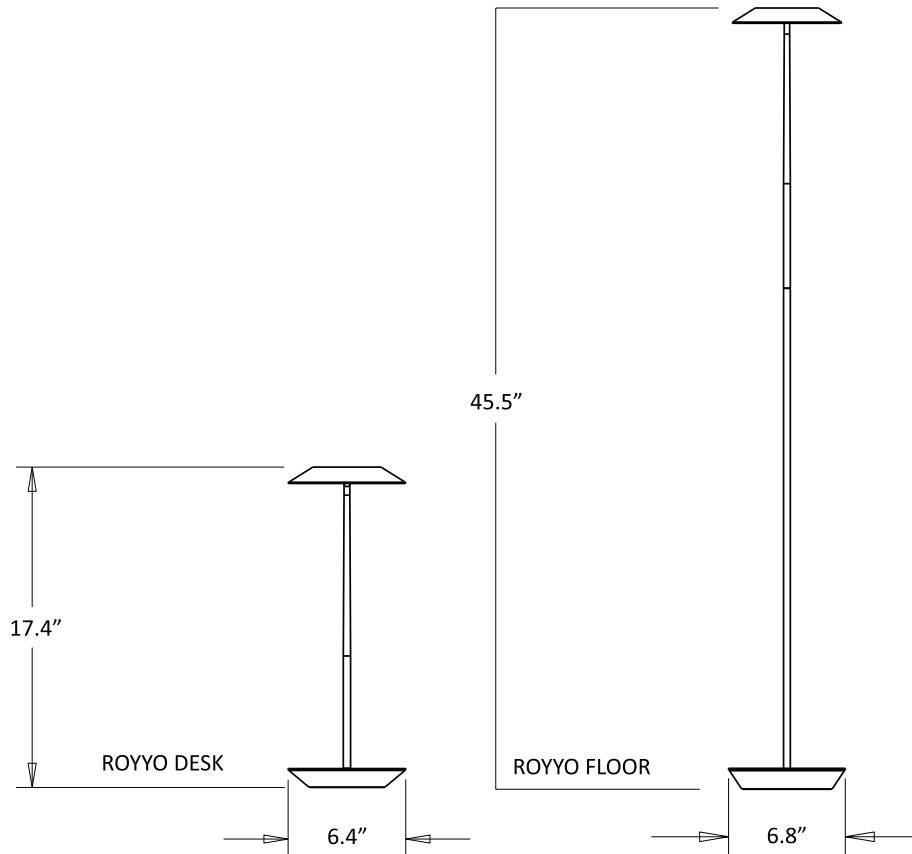

Practicality meets Elegance

royyo

Designers
Kenneth Ng & Edmund Ng

Red Dot Design Award 2018

Royyo adds an elegant flair to any space with its minimal wiring and pleasing circular design. Its minimal silhouette houses complex inner technology for a marriage of form and functionality. Royyo's embedded USB port allows users to charge any USB-compatible device. Interchangeable base plate options allow users to customize at ease.

Lumens: 600
 Energy Consumption: 11 W
 Rated Lifespan: 50,000 hours
 Color Temperature: Soft Warm (3,000 K)
 Color Rendering Index (CRI): 90+
 Dimmer: Built-in
 Brightness Adjustability: Continuous Dimming
 Body Finishes: Matte Black, Matte White, Silver, Chrome, Copper
 Base Plate Finishes: Matte Black, Matte White, Silver, Chrome, Copper, White Oak, Oiled Walnut, Brass, Oxford Felt, Honeydew Felt, Azure Felt
 Material: Aluminum, plastic
 USB port: Built-in