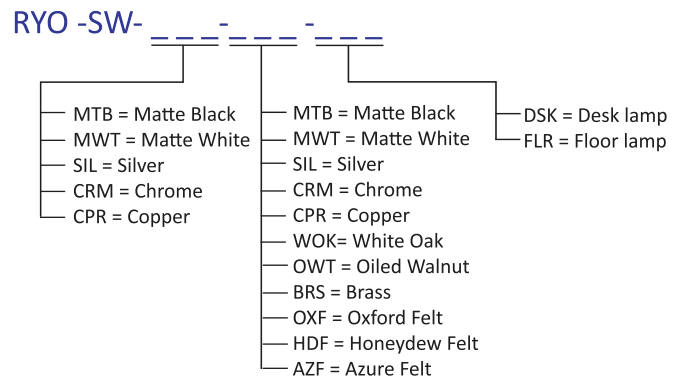

Practicality meets Elegance

royyo

Designers
Kenneth Ng & Edmund Ng

Red Dot Design Award 2018

Royyo adds an elegant flair to any space with its minimal wiring and pleasing circular design. Its minimal silhouette houses complex inner technology for a marriage of form and functionality. Royyo's embedded USB port allows users to charge any USB-compatible device. Interchangeable base plate options allow users to customize at ease.

Lumens: 600
 Energy Consumption: 11 W
 Rated Lifespan: 50,000 hours
 Color Temperature: Soft Warm (3,000 K)
 Color Rendering Index (CRI): 90+
 Dimmer: Built-in
 Brightness Adjustability: Continuous Dimming
 Body Finishes: Matte Black, Matte White, Silver, Chrome, Copper
 Base Plate Finishes: Matte Black, Matte White, Silver, Chrome, Copper, White Oak, Oiled Walnut, Brass, Oxford Felt, Honeydew Felt, Azure Felt
 Material: Aluminum, plastic
 USB port: Built-in