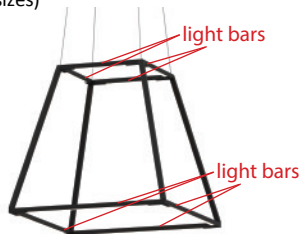

Ceiling

Light for Above & Below

Designers
Kenneth Ng, Edmund Ng

Z-Bar pendant *rise*

The *rise* is a three-dimensional addition to the Z-Bar Pendant line. Available in five different geometric configurations, these contemporary and minimalist pendants consist of modular light bars on the top and bottom tiers that independently rotate 360.° Direct the top light bars up to the ceiling and the bottom bars down to enjoy both ambient and task light. Optional acoustic panels are available as an attractive solution to sound absorption.

*Visit koncept.com/dimmers for information on compatible dimmers

ZBP - - RR - SW - - CNP

Z-Bar Rise Square

ZBP - - RS - SW - - CNP

Z-Bar Rise Square canopy

Rise Square: 8 rotatable light bars (applies to all sizes)

Z-Bar Rise Rectangle

Z-Bar Rise Rectangle canopy

Rise Rectangle: 4 rotatable light bars (applies to all sizes)

LEED Information

Integrative Process

To support high-performance, cost-effective project outcomes through an early analysis of the interrelationships among systems.