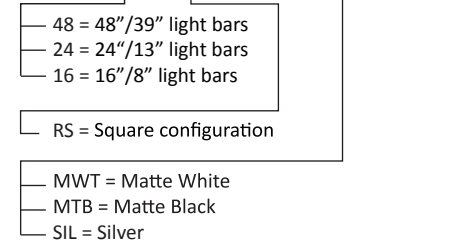

Ceiling

Light for Above & Below

Designers
Kenneth Ng, Edmund Ng

Z-Bar pendant *rise*

The *rise* is a three-dimensional addition to the Z-Bar Pendant line. Available in five different geometric configurations, these contemporary and minimalist pendants consist of modular light bars on the top and bottom tiers that independently rotate 360.° Direct the top light bars up to the ceiling and the bottom bars down to enjoy both ambient and task light. Optional acoustic panels are available as an attractive solution to sound absorption.

Lumens:	18 x 18" Square 2,100	26 x 26" Square 3,000	50.5 x 50.5" Square 8,900	40 x 14" Rect. 3,000	56.2" x 14" Rect. 5,350
Energy Consumption:	40 W	40 W	140 W	40 W	84 W
Rated Lifespan:	50,000 hours				
Color Temperature:	3,000 K				
Color Rendering Index (CRI):	90				
Brightness Adjustability:	Compatible with ELV wall dimmers*				
Material:	Aluminum, Zinc alloy, plastic				
Safety Rating:	C-UL-US Certified				
Warranty:	5 years / 1 year for hardwire driver				
Voltage:	120 V				
Standard Finishes:	Matte Black, Matte White, Silver				

*Visit koncept.com/dimmers for information on compatible dimmers

ZBP - - RR - SW - - CNP

Z-Bar Rise Square

ZBP - - RS - SW - - CNP

Z-Bar Rise Square canopy

Rise Square: 8 rotatable light bars (applies to all sizes)

Z-Bar Rise Rectangle

Z-Bar Rise Rectangle canopy

Rise Rectangle: 4 rotatable light bars (applies to all sizes)

LEED Information

Integrative Process

To support high-performance, cost-effective project outcomes through an early analysis of the interrelationships among systems.