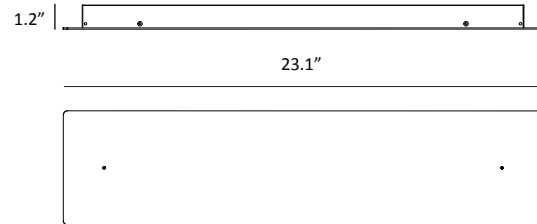

Ceiling

Light for Above & Below

Designers
Kenneth Ng, Edmund Ng

Z-Bar pendant *rise*

The *rise* is a three-dimensional addition to the Z-Bar Pendant line. Available in five different geometric configurations, these contemporary and minimalist pendants consist of modular light bars on the top and bottom tiers that independently rotate 360.° Direct the top light bars up to the ceiling and the bottom bars down to enjoy both ambient and task light. Optional acoustic panels are available as an attractive solution to sound absorption.

Lumens:	18 x 18" Square 2,100	26 x 26" Square 3,000	50.5 x 50.5" Square 8,900	40 x 14" Rect. 3,000	56.2" x 14" Rect. 5,350
Energy Consumption:	40 W	40 W	140 W	40 W	84 W
Rated Lifespan:	50,000 hours				
Color Temperature:	3,000 K				
Color Rendering Index (CRI):	90				
Brightness Adjustability:	Compatible with ELV wall dimmers*				
Material:	Aluminum, Zinc alloy, plastic				
Safety Rating:	C-UL-US Certified				
Warranty:	5 years / 1 year for hardwire driver				
Voltage:	120 V				
Standard Finishes:	Matte Black, Matte White, Silver				

*Visit koncept.com/dimmers for information on compatible dimmers

ZBP - - RR - SW - - CNP

Z-Bar Rise Square

ZBP - - RS - SW - - CNP

Z-Bar Rise Square canopy

Rise Square: 8 rotatable light bars (applies to all sizes)

Z-Bar Rise Rectangle

Z-Bar Rise Rectangle canopy

Rise Rectangle: 4 rotatable light bars (applies to all sizes)

LEED Information

Integrative Process

To support high-performance, cost-effective project outcomes through an early analysis of the interrelationships among systems.