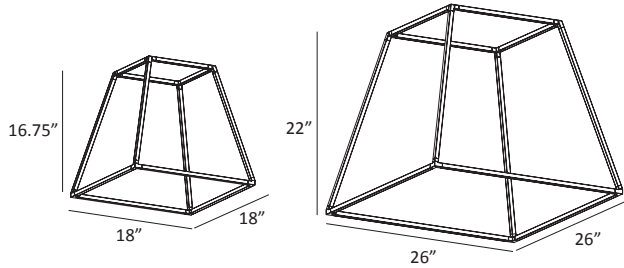

Ceiling

Light for Above & Below

Designers
Kenneth Ng, Edmund Ng

Z-Bar pendant *rise*

The *rise* is a three-dimensional addition to the Z-Bar Pendant line. Available in five different geometric configurations, these contemporary and minimalist pendants consist of modular light bars on the top and bottom tiers that independently rotate 360.° Direct the top light bars up to the ceiling and the bottom bars down to enjoy both ambient and task light. Optional acoustic panels are available as an attractive solution to sound absorption.

Lumens:	18 x 18" Square 2,100	26 x 26" Square 3,000	50.5 x 50.5" Square 8,900	40 x 14" Rect. 3,000	56.2" x 14" Rect. 5,350
Energy Consumption:	40 W	40 W	140 W	40 W	84 W
Rated Lifespan:	50,000 hours				
Color Temperature:	3,000 K				
Color Rendering Index (CRI):	90				
Brightness Adjustability:	Compatible with ELV wall dimmers*				
Material:	Aluminum, Zinc alloy, plastic				
Safety Rating:	C-UL-US Certified				
Warranty:	5 years / 1 year for hardwire driver				
Voltage:	120 V				
Standard Finishes:	Matte Black, Matte White, Silver				

*Visit koncept.com/dimmers for information on compatible dimmers

ZBP - - RR - SW - - CNP

Z-Bar Rise Square

ZBP - - RS - SW - - CNP

Z-Bar Rise Square canopy

Rise Square: 8 rotatable light bars (applies to all sizes)

Z-Bar Rise Rectangle

Z-Bar Rise Rectangle canopy

Rise Rectangle: 4 rotatable light bars (applies to all sizes)

LEED Information

Integrative Process

To support high-performance, cost-effective project outcomes through an early analysis of the interrelationships among systems.