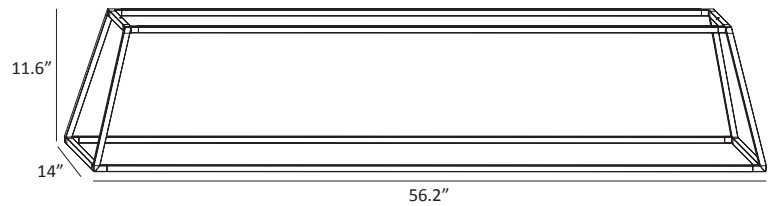

Ceiling

Light for Above & Below

Designers
Kenneth Ng, Edmund Ng

Z-Bar pendant *rise*

The *rise* is a three-dimensional addition to the Z-Bar Pendant line. Available in five different geometric configurations, these contemporary and minimalist pendants consist of modular light bars on the top and bottom tiers that independently rotate 360.° Direct the top light bars up to the ceiling and the bottom bars down to enjoy both ambient and task light. Optional acoustic panels are available as an attractive solution to sound absorption.

*Visit koncept.com/dimmers for information on compatible dimmers

ZBP - - RR - SW - - CNP

Z-Bar Rise Square

ZBP - - RS - SW - - CNP

Z-Bar Rise Square canopy

Rise Square: 8 rotatable light bars (applies to all sizes)

Z-Bar Rise Rectangle

Z-Bar Rise Rectangle canopy

Rise Rectangle: 4 rotatable light bars (applies to all sizes)

LEED Information

Integrative Process

To support high-performance, cost-effective project outcomes through an early analysis of the interrelationships among systems.