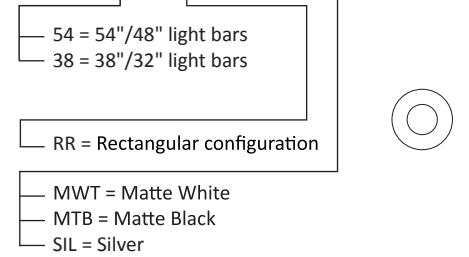

Ceiling

Light for Above & Below

Designers
Kenneth Ng, Edmund Ng

Z-Bar pendant *rise*

The *rise* is a three-dimensional addition to the Z-Bar Pendant line. Available in five different geometric configurations, these contemporary and minimalist pendants consist of modular light bars on the top and bottom tiers that independently rotate 360.° Direct the top light bars up to the ceiling and the bottom bars down to enjoy both ambient and task light. Optional acoustic panels are available as an attractive solution to sound absorption.

Lumens:	18 x 18" Square 2,100	26 x 26" Square 3,000	50.5 x 50.5" Square 8,900	40 x 14" Rect. 3,000	56.2" x 14" Rect. 5,350
Energy Consumption:	40 W	40 W	140 W	40 W	84 W
Rated Lifespan:	50,000 hours				
Color Temperature:	3,000 K				
Color Rendering Index (CRI):	90				
Brightness Adjustability:	Compatible with ELV wall dimmers*				
Material:	Aluminum, Zinc alloy, plastic				
Safety Rating:	C-UL-US Certified				
Warranty:	5 years / 1 year for hardwire driver				
Voltage:	120 V				
Standard Finishes:	Matte Black, Matte White, Silver				

*Visit koncept.com/dimmers for information on compatible dimmers

ZBP - - RR - SW - - CNP

Z-Bar Rise Square

ZBP - - RS - SW - - CNP

Z-Bar Rise Square canopy

Rise Square: 8 rotatable light bars (applies to all sizes)

Z-Bar Rise Rectangle

Z-Bar Rise Rectangle canopy

Rise Rectangle: 4 rotatable light bars (applies to all sizes)

LEED Information

Integrative Process

To support high-performance, cost-effective project outcomes through an early analysis of the interrelationships among systems.