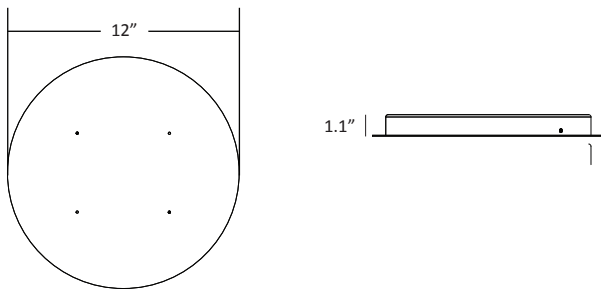

Ceiling

Light for Above & Below

Designers
Kenneth Ng, Edmund Ng

Z-Bar pendant *rise*

The *rise* is a three-dimensional addition to the Z-Bar Pendant line. Available in five different geometric configurations, these contemporary and minimalist pendants consist of modular light bars on the top and bottom tiers that independently rotate 360.° Direct the top light bars up to the ceiling and the bottom bars down to enjoy both ambient and task light. Optional acoustic panels are available as an attractive solution to sound absorption.

*Visit koncept.com/dimmers for information on compatible dimmers

ZBP - - RR - SW - - CNP

Z-Bar Rise Square

ZBP - - RS - SW - - CNP

Z-Bar Rise Square canopy

Rise Square: 8 rotatable light bars (applies to all sizes)

Z-Bar Rise Rectangle

Z-Bar Rise Rectangle canopy

Rise Rectangle: 4 rotatable light bars (applies to all sizes)

LEED Information

Integrative Process

To support high-performance, cost-effective project outcomes through an early analysis of the interrelationships among systems.