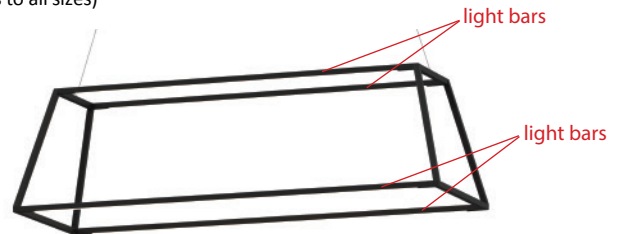

Ceiling

Light for Above & Below

Designers
Kenneth Ng, Edmund Ng

Z-Bar pendant *rise*

The *rise* is a three-dimensional addition to the Z-Bar Pendant line. Available in five different geometric configurations, these contemporary and minimalist pendants consist of modular light bars on the top and bottom tiers that independently rotate 360.° Direct the top light bars up to the ceiling and the bottom bars down to enjoy both ambient and task light. Optional acoustic panels are available as an attractive solution to sound absorption.

*Visit koncept.com/dimmers for information on compatible dimmers

ZBP - - RR - SW - - CNP

Z-Bar Rise Square

ZBP - - RS - SW - - CNP

Z-Bar Rise Square canopy

Rise Square: 8 rotatable light bars (applies to all sizes)

Z-Bar Rise Rectangle

Z-Bar Rise Rectangle canopy

Rise Rectangle: 4 rotatable light bars (applies to all sizes)

LEED Information

Integrative Process

To support high-performance, cost-effective project outcomes through an early analysis of the interrelationships among systems.