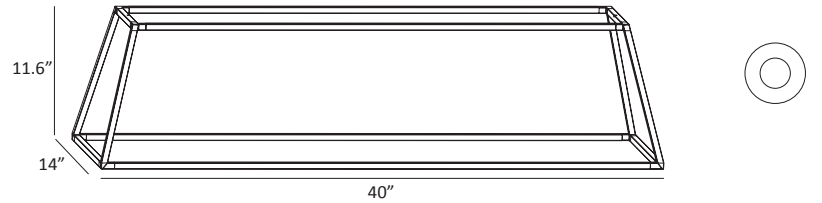

Ceiling

Light for Above & Below

Designers
Kenneth Ng, Edmund Ng

Z-Bar pendant *rise*

The *rise* is a three-dimensional addition to the Z-Bar Pendant line. Available in five different geometric configurations, these contemporary and minimalist pendants consist of modular light bars on the top and bottom tiers that independently rotate 360.° Direct the top light bars up to the ceiling and the bottom bars down to enjoy both ambient and task light. Optional acoustic panels are available as an attractive solution to sound absorption.

*Visit koncept.com/dimmers for information on compatible dimmers

ZBP - - RR - SW - - CNP

Z-Bar Rise Square

ZBP - - RS - SW - - CNP

Z-Bar Rise Square canopy

Rise Square: 8 rotatable light bars (applies to all sizes)

Z-Bar Rise Rectangle

Z-Bar Rise Rectangle canopy

Rise Rectangle: 4 rotatable light bars (applies to all sizes)

LEED Information

Integrative Process

To support high-performance, cost-effective project outcomes through an early analysis of the interrelationships among systems.