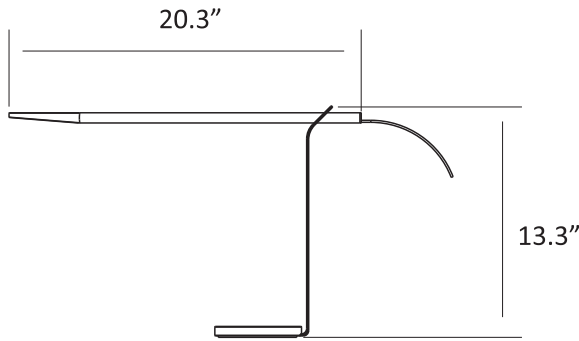

Lumens:	275
Footcandles:	100
Lux:	1076
Energy Consumption:	6 W
Rated Lifespan:	50,000 hours
Color Temperature:	Warm: 3,500 K
Color Rendering Index (CRI) :	85
Brightness Adjustability:	Continuous dimming
Material:	Aluminum, plastic
Safety Rating:	C-UL-US Certified
Warranty:	5 years
Voltage:	100-240 V
Standard Finishes:	Maple/Silver, White Oak/Matte White, Walnut/Matte White
Cord:	Braided

GR1-W-MPW-SIL-DSK
GR1-W-WOB-MWT-DSK
GR1-W-WNR-MWT-DSK