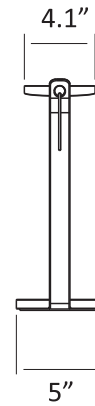

Lumens:	275
Footcandles:	100
Lux:	1076
Energy Consumption:	6 W
Rated Lifespan:	50,000 hours
Color Temperature:	Warm: 3,500 K
Color Rendering Index (CRI) :	85
Brightness Adjustability:	Continuous dimming
Material:	Aluminum, plastic
Safety Rating:	C-UL-US Certified
Warranty:	5 years
Voltage:	100-240 V
Standard Finishes:	Maple/Silver, White Oak/Matte White, Walnut/Matte White
Cord:	Braided

GR1-W-MPW-SIL-DSK
GR1-W-WOB-MWT-DSK
GR1-W-WNR-MWT-DSK