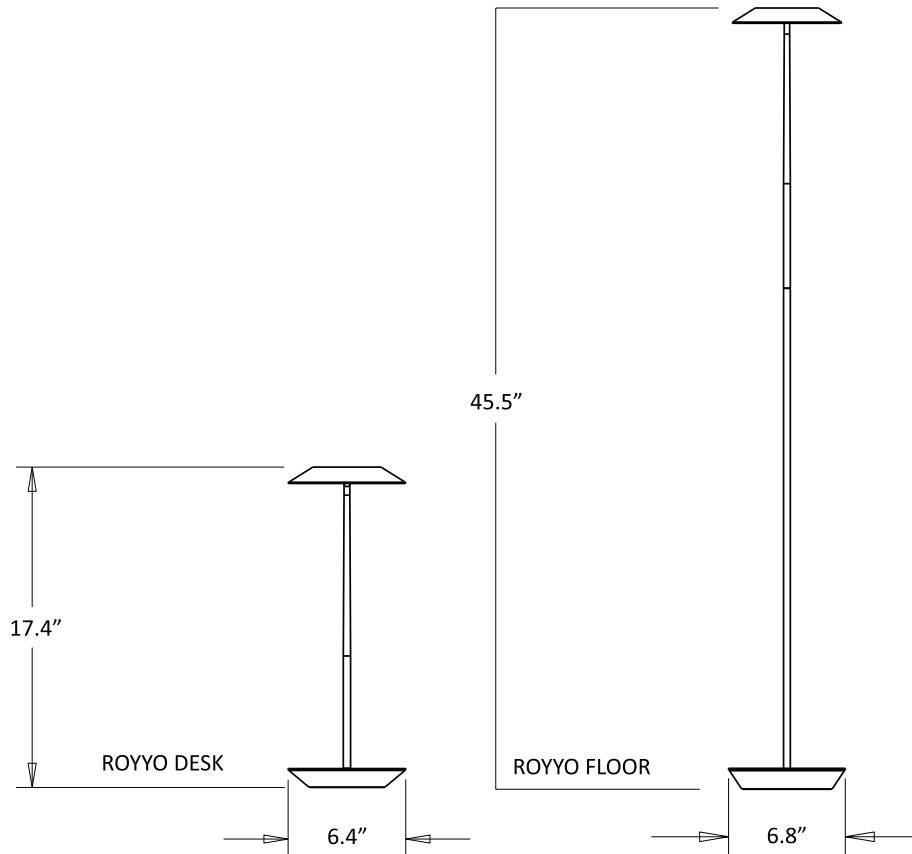

# royyo

*Designers*  
Kenneth Ng & Edmund Ng

Red Dot Design Award 2018

Royyo adds an elegant flair to any space with its minimal wiring and pleasing circular design. Its minimal silhouette houses complex inner technology for a marriage of form and functionality. Royyo's embedded USB port allows users to charge any USB-compatible device. Interchangeable base plate options allow users to customize at ease.

Lumens: 600  
 Energy Consumption: 11 W  
 Rated Lifespan: 50,000 hours  
 Color Temperature: Soft Warm (3,000 K)  
 Color Rendering Index (CRI): 90+  
 Dimmer: Built-in  
 Brightness Adjustability: Continuous Dimming  
 Body Finishes: Matte Black, Matte White, Silver, Chrome, Copper  
 Base Plate Finishes: Matte Black, Matte White, Silver, Chrome, Copper, White Oak, Oiled Walnut, Brass, Oxford Felt, Honeydew Felt, Azure Felt  
 Material: Aluminum, plastic  
 USB port: Built-in