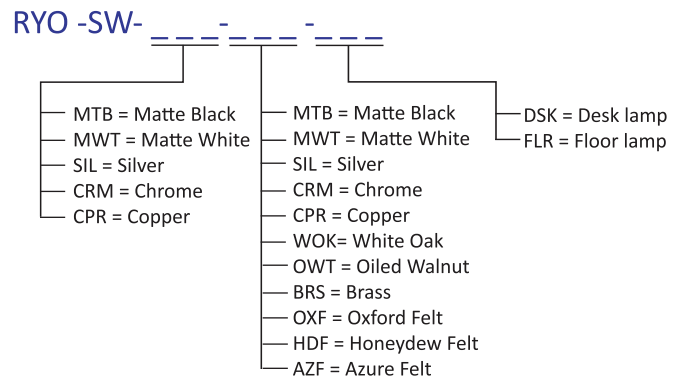

# royyo

*Designers*  
Kenneth Ng & Edmund Ng

Red Dot Design Award 2018

Royyo adds an elegant flair to any space with its minimal wiring and pleasing circular design. Its minimal silhouette houses complex inner technology for a marriage of form and functionality. Royyo's embedded USB port allows users to charge any USB-compatible device. Interchangeable base plate options allow users to customize at ease.

Lumens: 600  
 Energy Consumption: 11 W  
 Rated Lifespan: 50,000 hours  
 Color Temperature: Soft Warm (3,000 K)  
 Color Rendering Index (CRI): 90+  
 Dimmer: Built-in  
 Brightness Adjustability: Continuous Dimming  
 Body Finishes: Matte Black, Matte White, Silver, Chrome, Copper  
 Base Plate Finishes: Matte Black, Matte White, Silver, Chrome, Copper, White Oak, Oiled Walnut, Brass, Oxford Felt, Honeydew Felt, Azure Felt  
 Material: Aluminum, plastic  
 USB port: Built-in