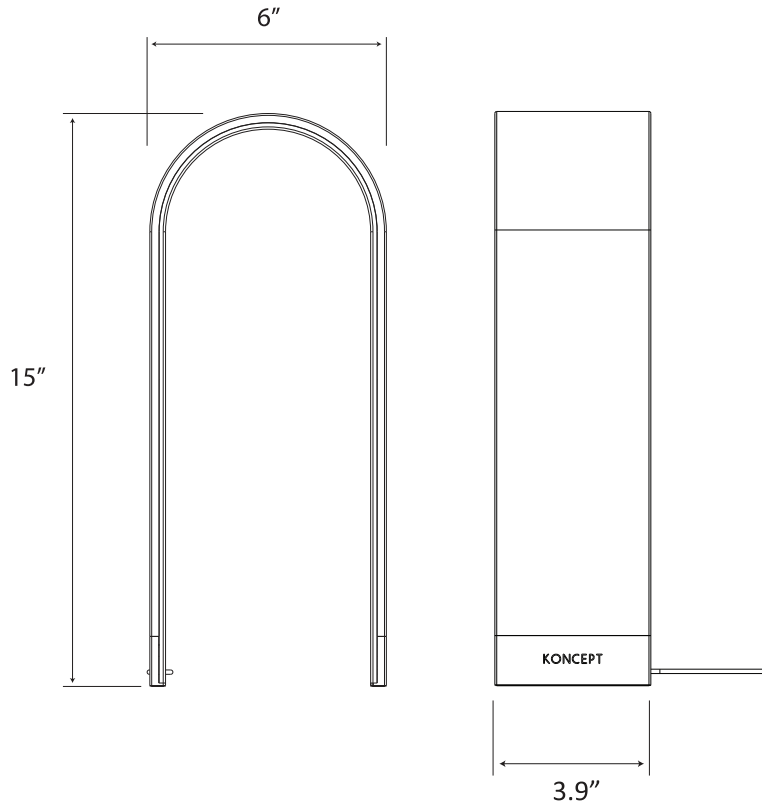

# mr. n *tall*

*Designers*  
Kenneth Ng & Edmund Ng

Mr. n *tall*, inspired by the original Mr. n Desk Lamp, is double the height and double the brightness of its little brother. Sit this lamp on your desk, bookshelf or table to add some character and cast a glow across the room. Plug your phone or any other USB-compatible device into the built-in USB port to re-charge.

Lumens:	600
Energy Consumption:	13.5 W
Rated Lifespan	50,000 hours
Color Temperature:	2,700 K
Color Rendering Index (CRI):	90
Dimmer:	Located at the logo on the bottom
Brightness Adjustability:	Continuous dimming
Standard Finish:	Silver
Material:	Aluminum, plastic
Cord:	Silver, 10'
C-UL-US Certified	