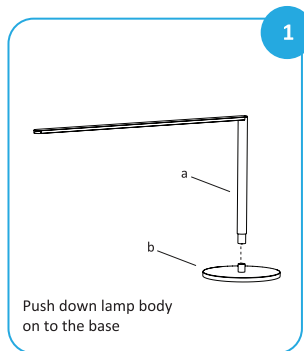

Assembly Instructions

a. Base
b. Lamp body
c. Transformer

Lamp body telescopes from this point starting at 12.5" and extending to 20.1". Lady7 is also able to swivel 360°

5-Hour Auto-Shutoff To Disable: when the light is off hold the color control touch button until the light flashes once.
To Enable: when the light is off hold the color control touch button until the light flashes three times.