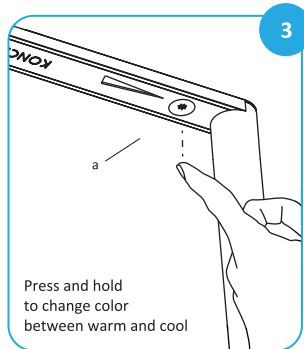

Assembly Instructions

a. Base
b. Lamp body
c. Transformer

Lamp body telescopes from this point starting at 12.5" and extending to 20.1". Lady7 is also able to swivel 360°

5-Hour Auto-Shutoff To Disable: when the light is off hold the color control touch button until the light flashes once.
To Enable: when the light is off hold the color control touch button until the light flashes three times.

Charge your phone, tablet, or any USB devices with the built-in USB port