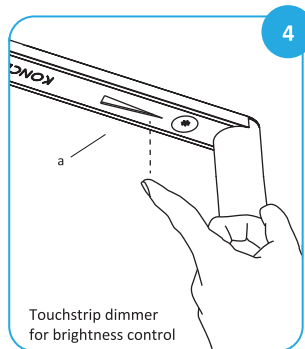

Assembly Instructions

a. Base
b. Lamp body
c. Transformer

Lamp body telescopes from this point starting at 12.5" and extending to 20.1". Lady7 is also able to swivel 360°

5-Hour Auto-Shutoff To Disable: when the light is off hold the color control touch button until the light flashes once.
To Enable: when the light is off hold the color control touch button until the light flashes three times.

Charge your phone, tablet, or any USB devices with the built-in USB port