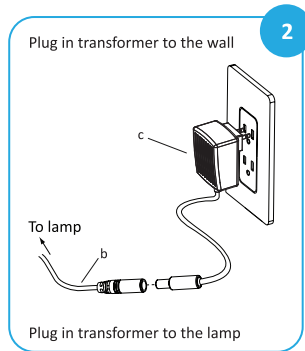

Assembly Instructions

a. Base
b. Lamp body
c. Transformer

Lamp body telescopes from this point starting at 12.5" and extending to 20.1". Lady7 is also able to swivel 360°

5-Hour Auto-Shutoff To Disable: when the light is off hold the color control touch button until the light flashes once.
To Enable: when the light is off hold the color control touch button until the light flashes three times.