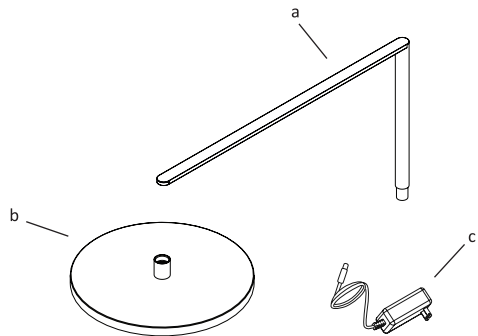

Assembly Instructions

a. Base
b. Lamp body
c. Transformer

Lamp body telescopes from this point starting at 12.5" and extending to 20.1". Lady7 is also able to swivel 360°

5-Hour Auto-Shutoff To Disable: when the light is off hold the color control touch button until the light flashes once.
To Enable: when the light is off hold the color control touch button until the light flashes three times.