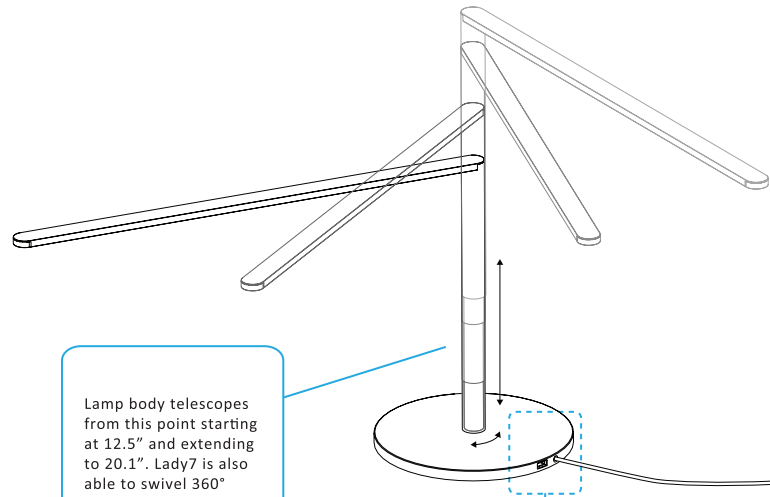

Assembly Instructions

a. Base
b. Lamp body
c. Transformer

Lamp body telescopes from this point starting at 12.5" and extending to 20.1". Lady7 is also able to swivel 360°

5-Hour Auto-Shutoff To Disable: when the light is off hold the color control touch button until the light flashes once.
To Enable: when the light is off hold the color control touch button until the light flashes three times.

Charge your phone, tablet, or any USB devices with the built-in USB port